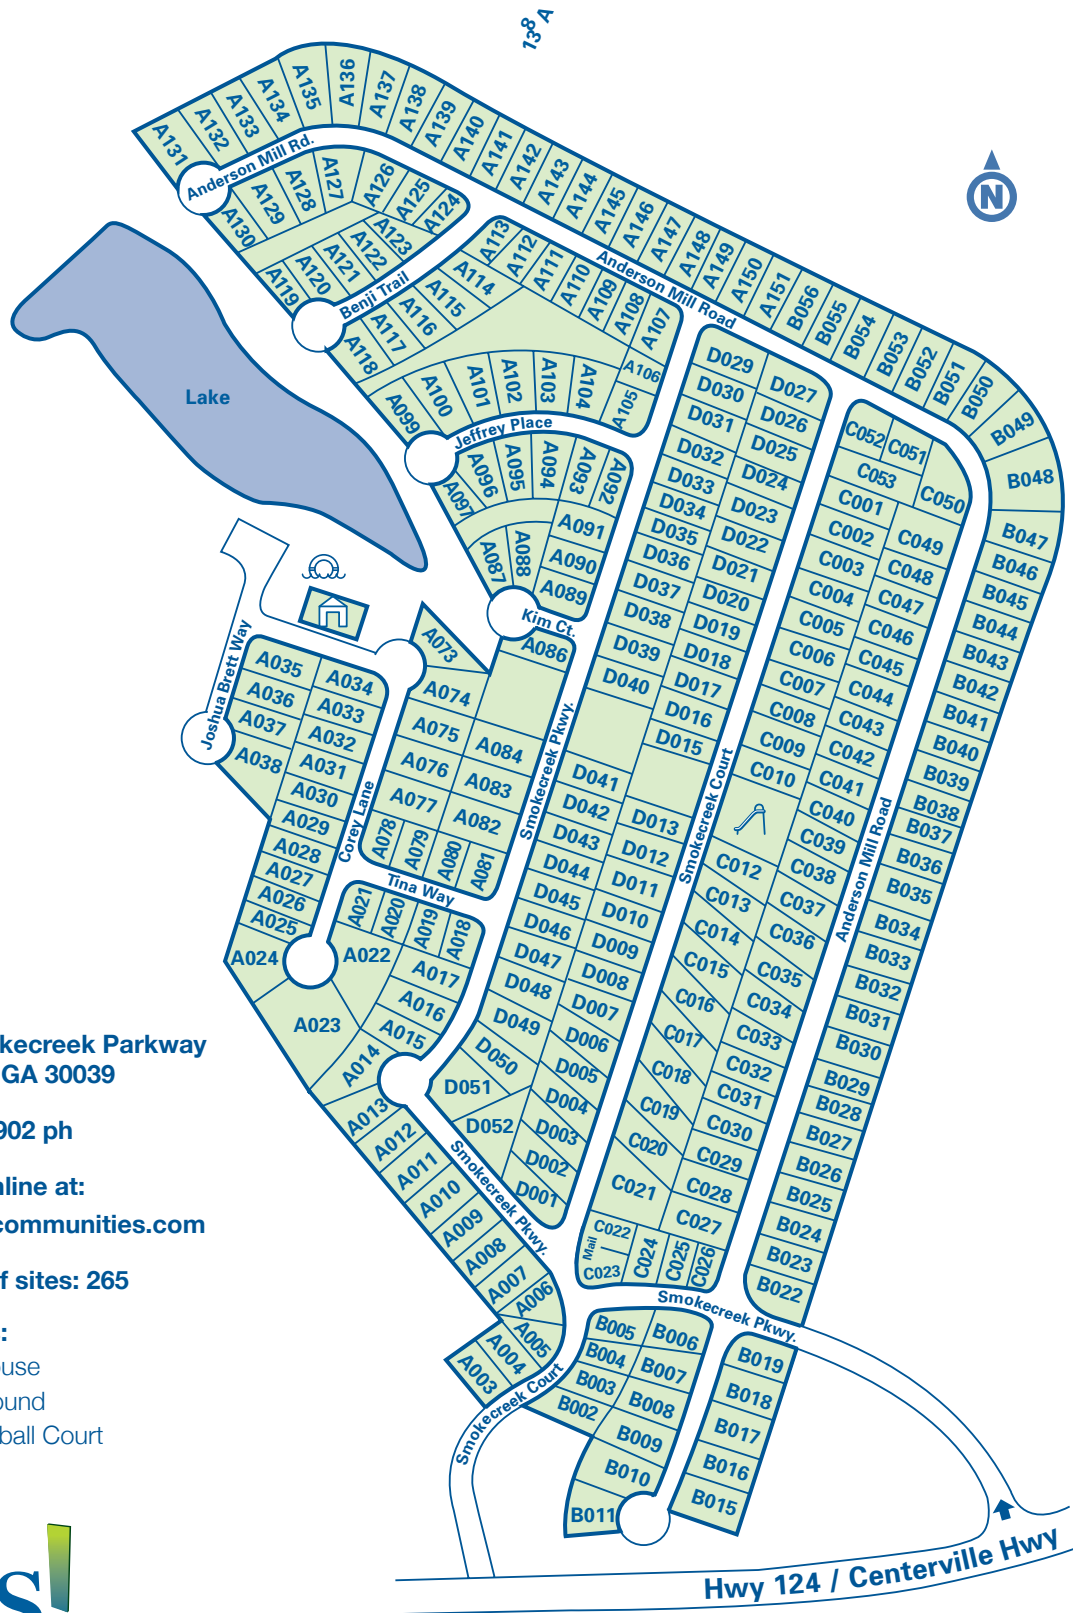

Smoke Creek

4255 Smokecreek Parkway
Snellville, GA 30039

770.979.0902 ph

Visit us online at:
www.yescommunities.com

Number of sites: 265

Amenities:

-  Clubhouse
-  Playground
-  Basketball Court
-  Pool