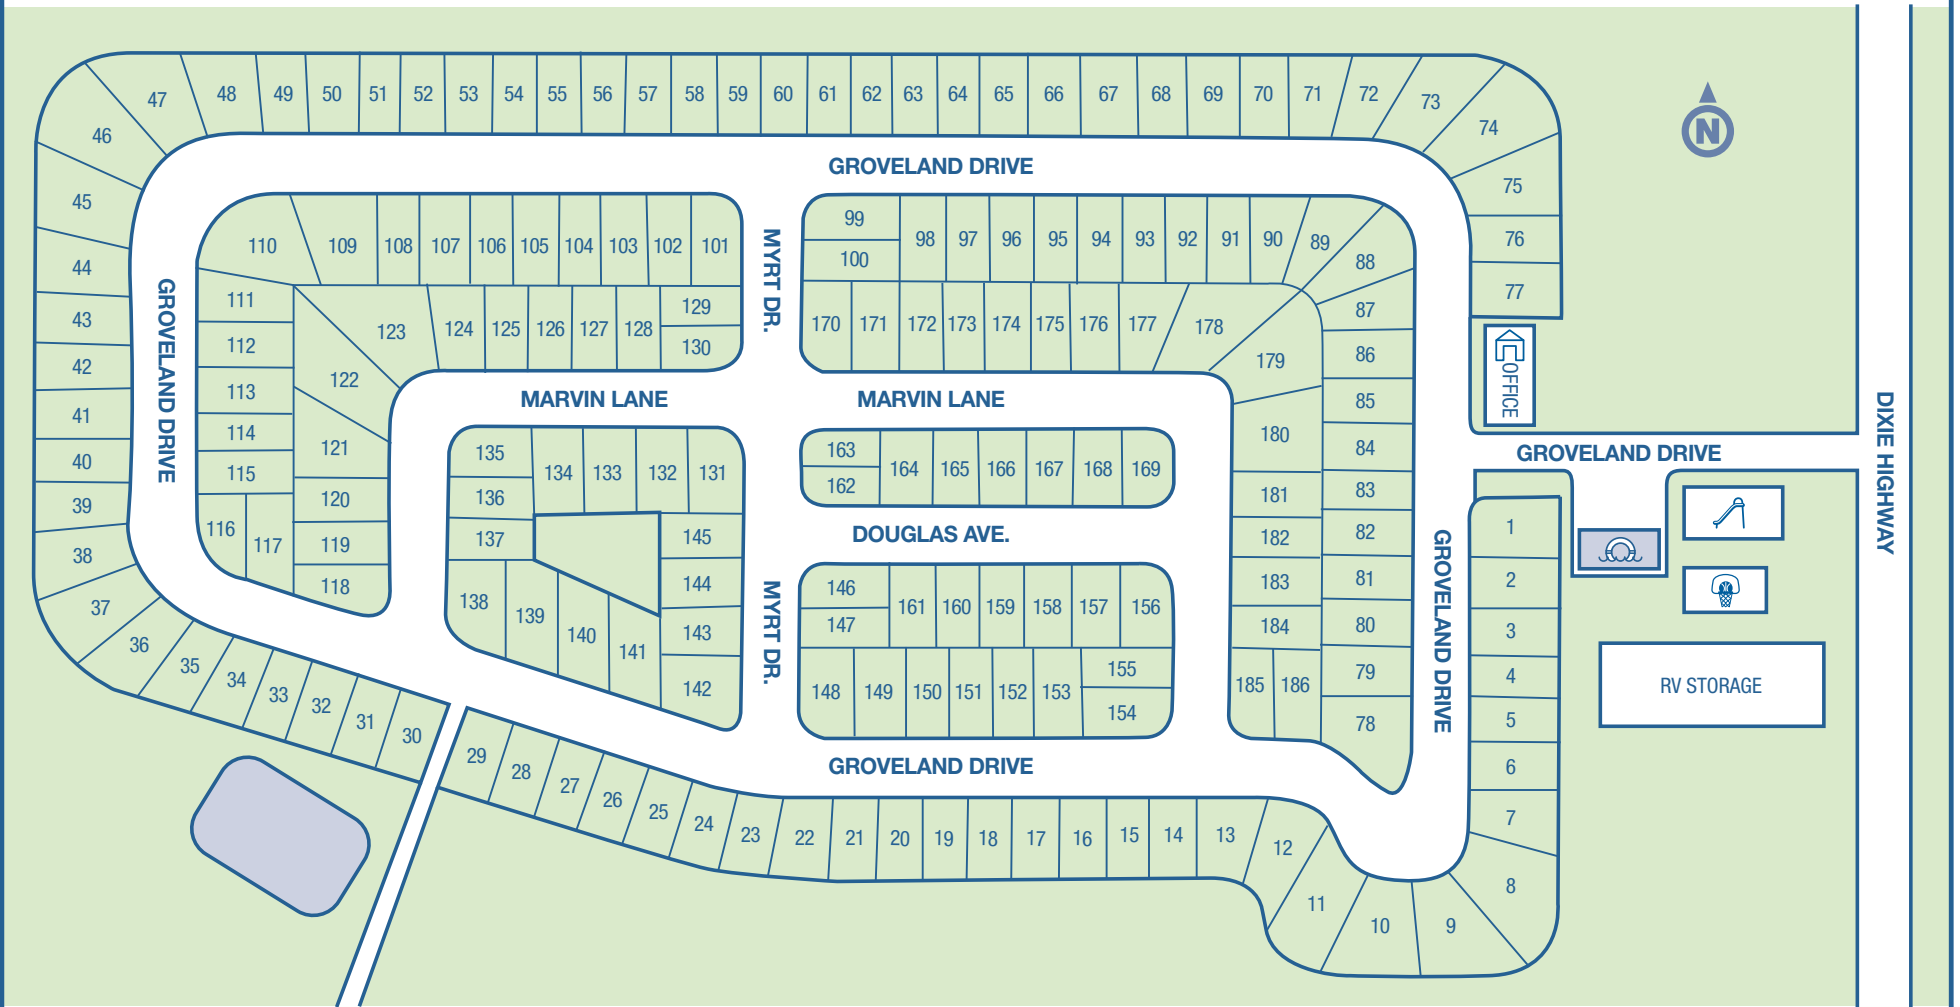

Groveland Manor

13318 Dixie Highway
Holly, MI 48442

248.634.9791 ph
248.634.0780 fx

Visit us online at:
www.yescommunities.com

Number of sites: 186

Amenities:

-  Clubhouse
-  Swimming Pool
-  Playground
-  Basketball
-  Community Events
-  Pets Welcome
-  Landscaped Areas