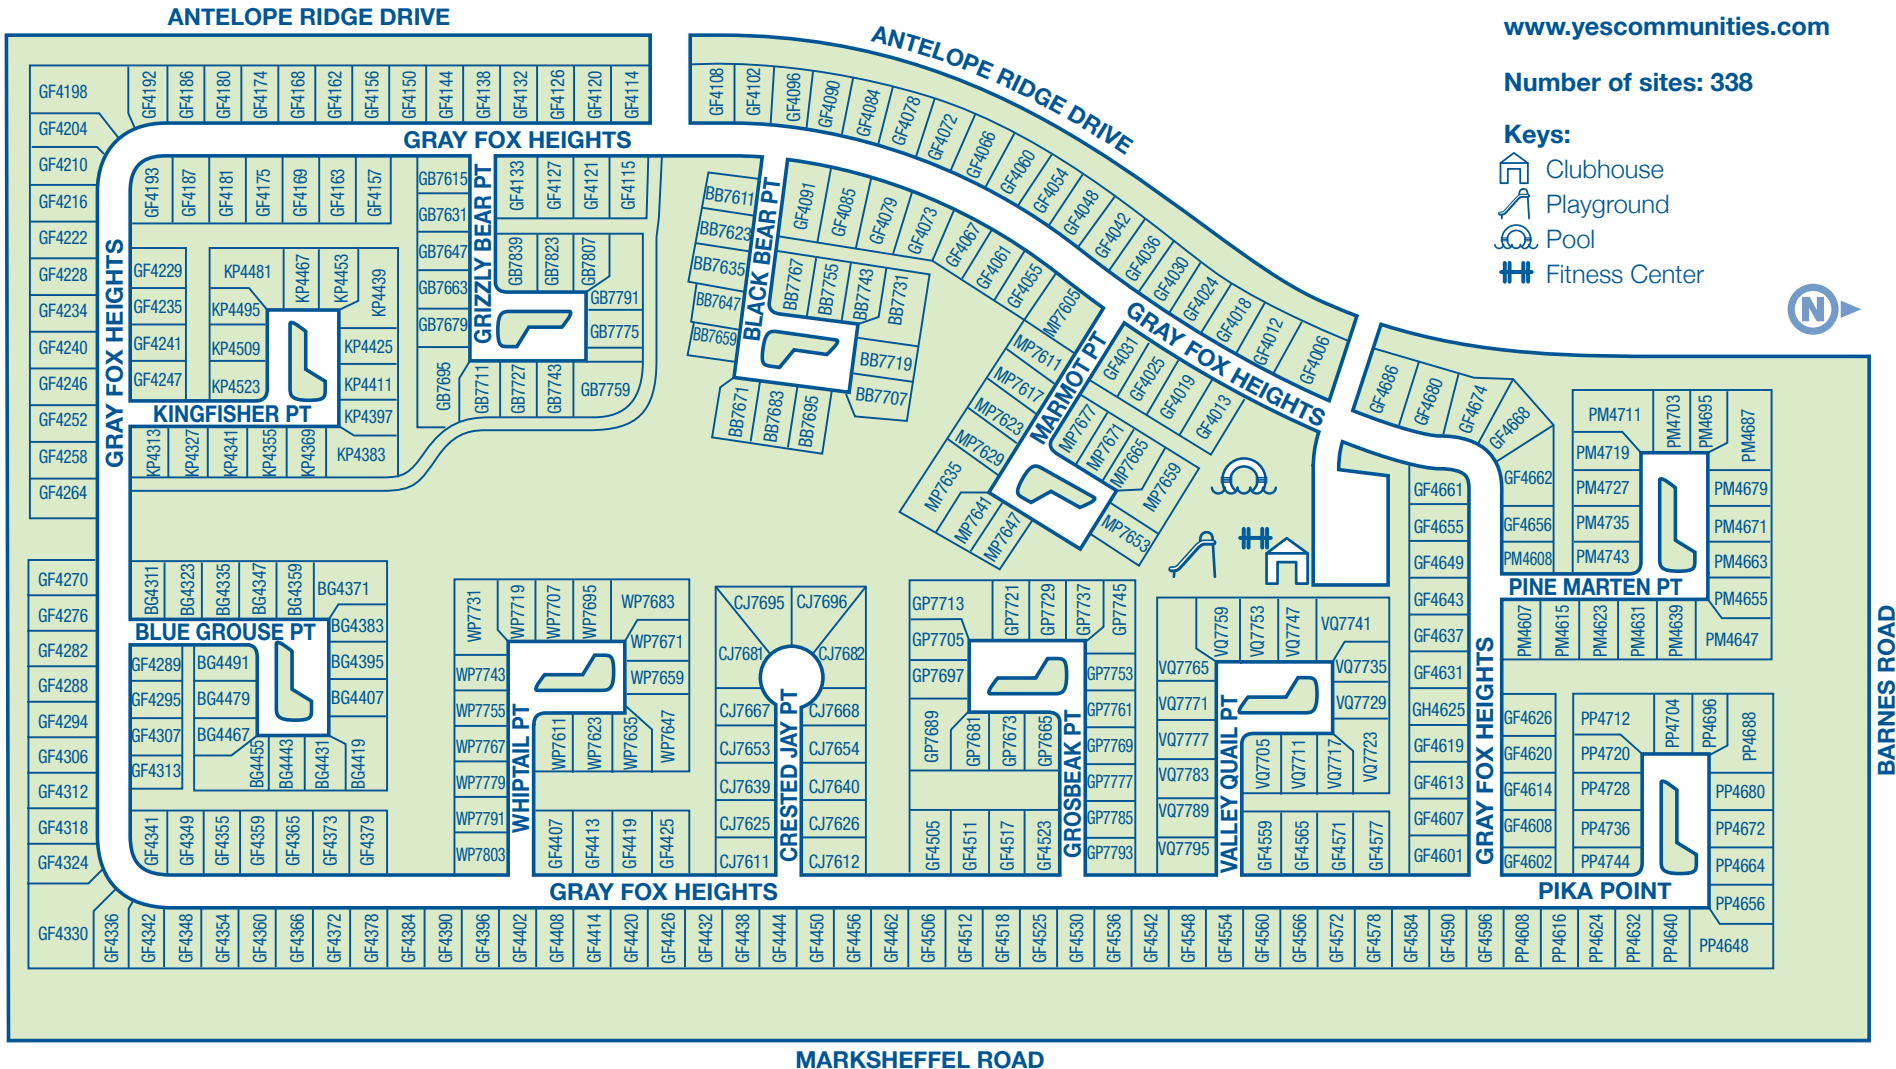

Antelope Ridge

4001 Gray Fox Heights
Colorado Springs, CO 80922

719.573.1200 ph

Visit us online at:
www.yescommunities.com

Number of sites: 338

Keys:

- Clubhouse
- Playground
- Pool
- Fitness Center

MARKSHEFFEL ROAD

BARNES ROAD