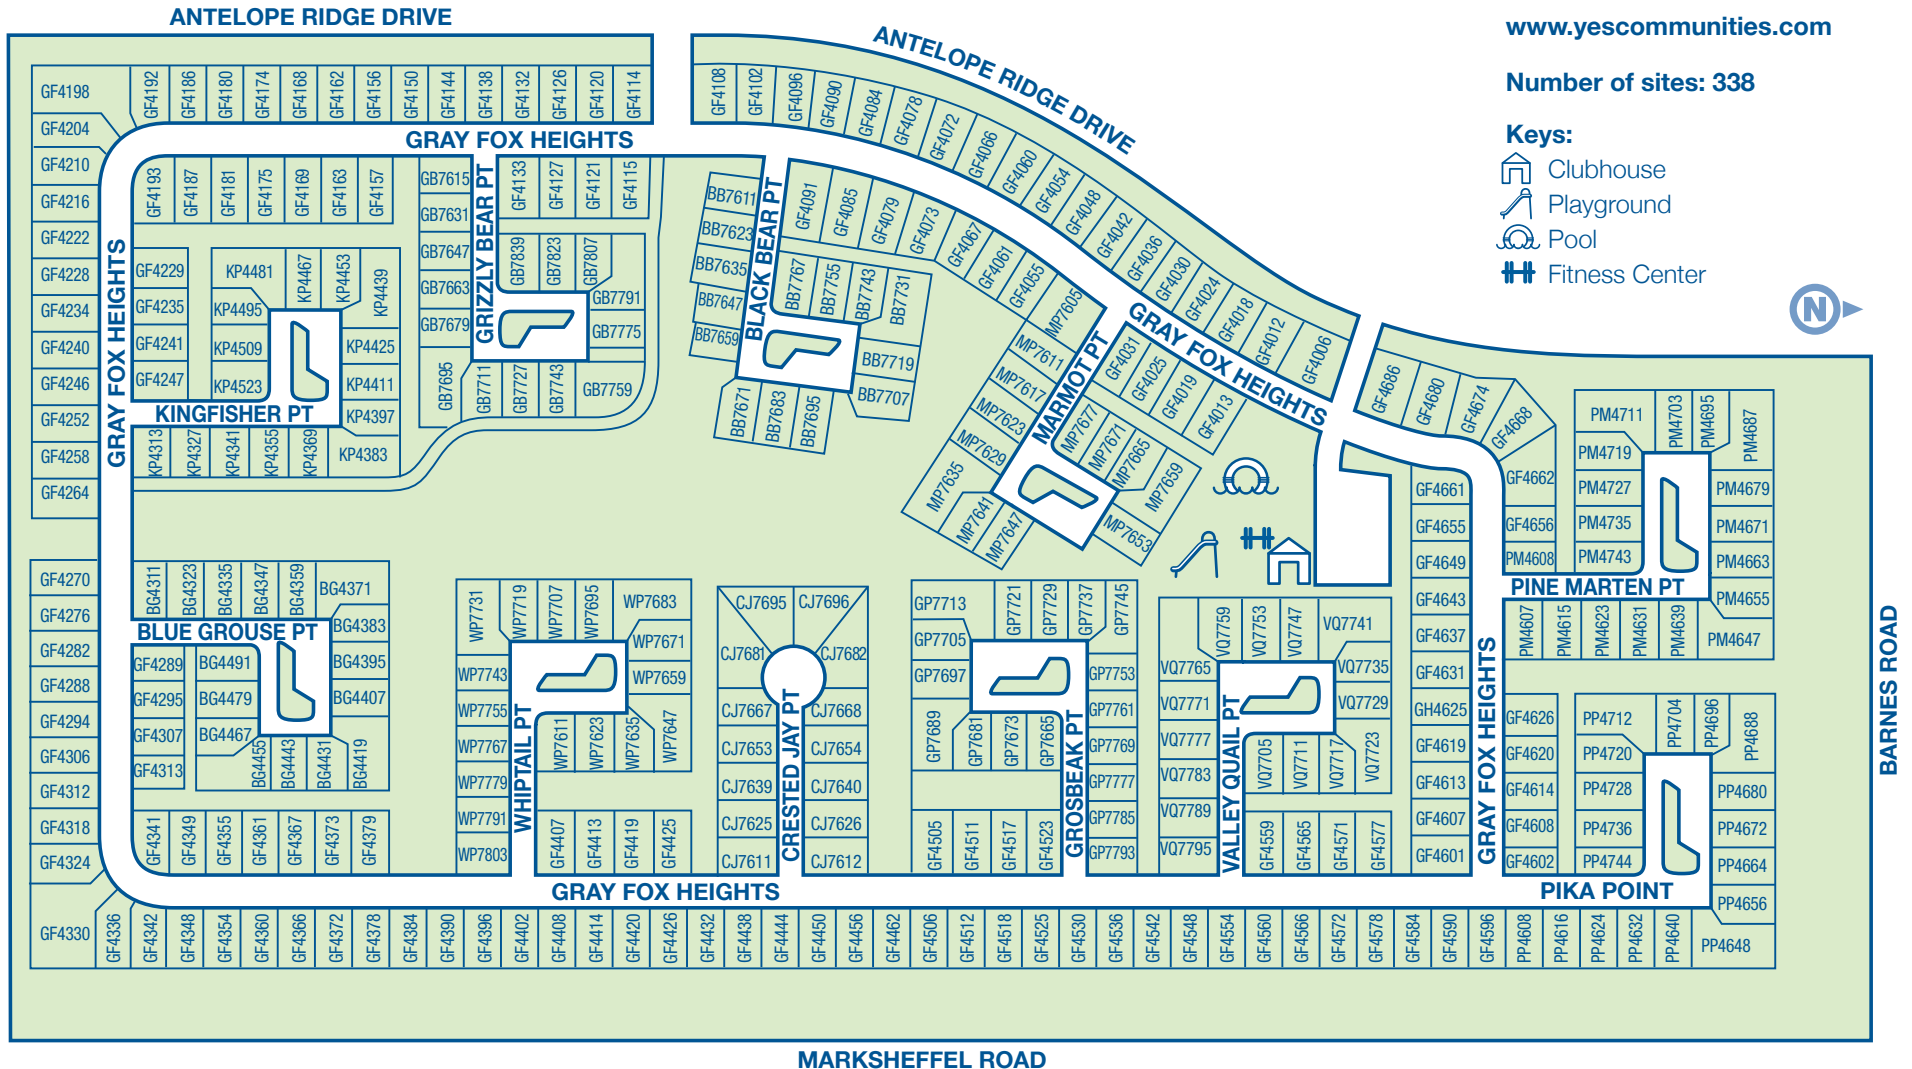

Antelope Ridge

4001 Gray Fox Heights
Colorado Springs, CO 80922

719.573.1200 ph

Visit us online at:
www.yescommunities.com

Number of sites: 338

Keys:

- Clubhouse
- Playground
- Pool
- Fitness Center

BARNES ROAD