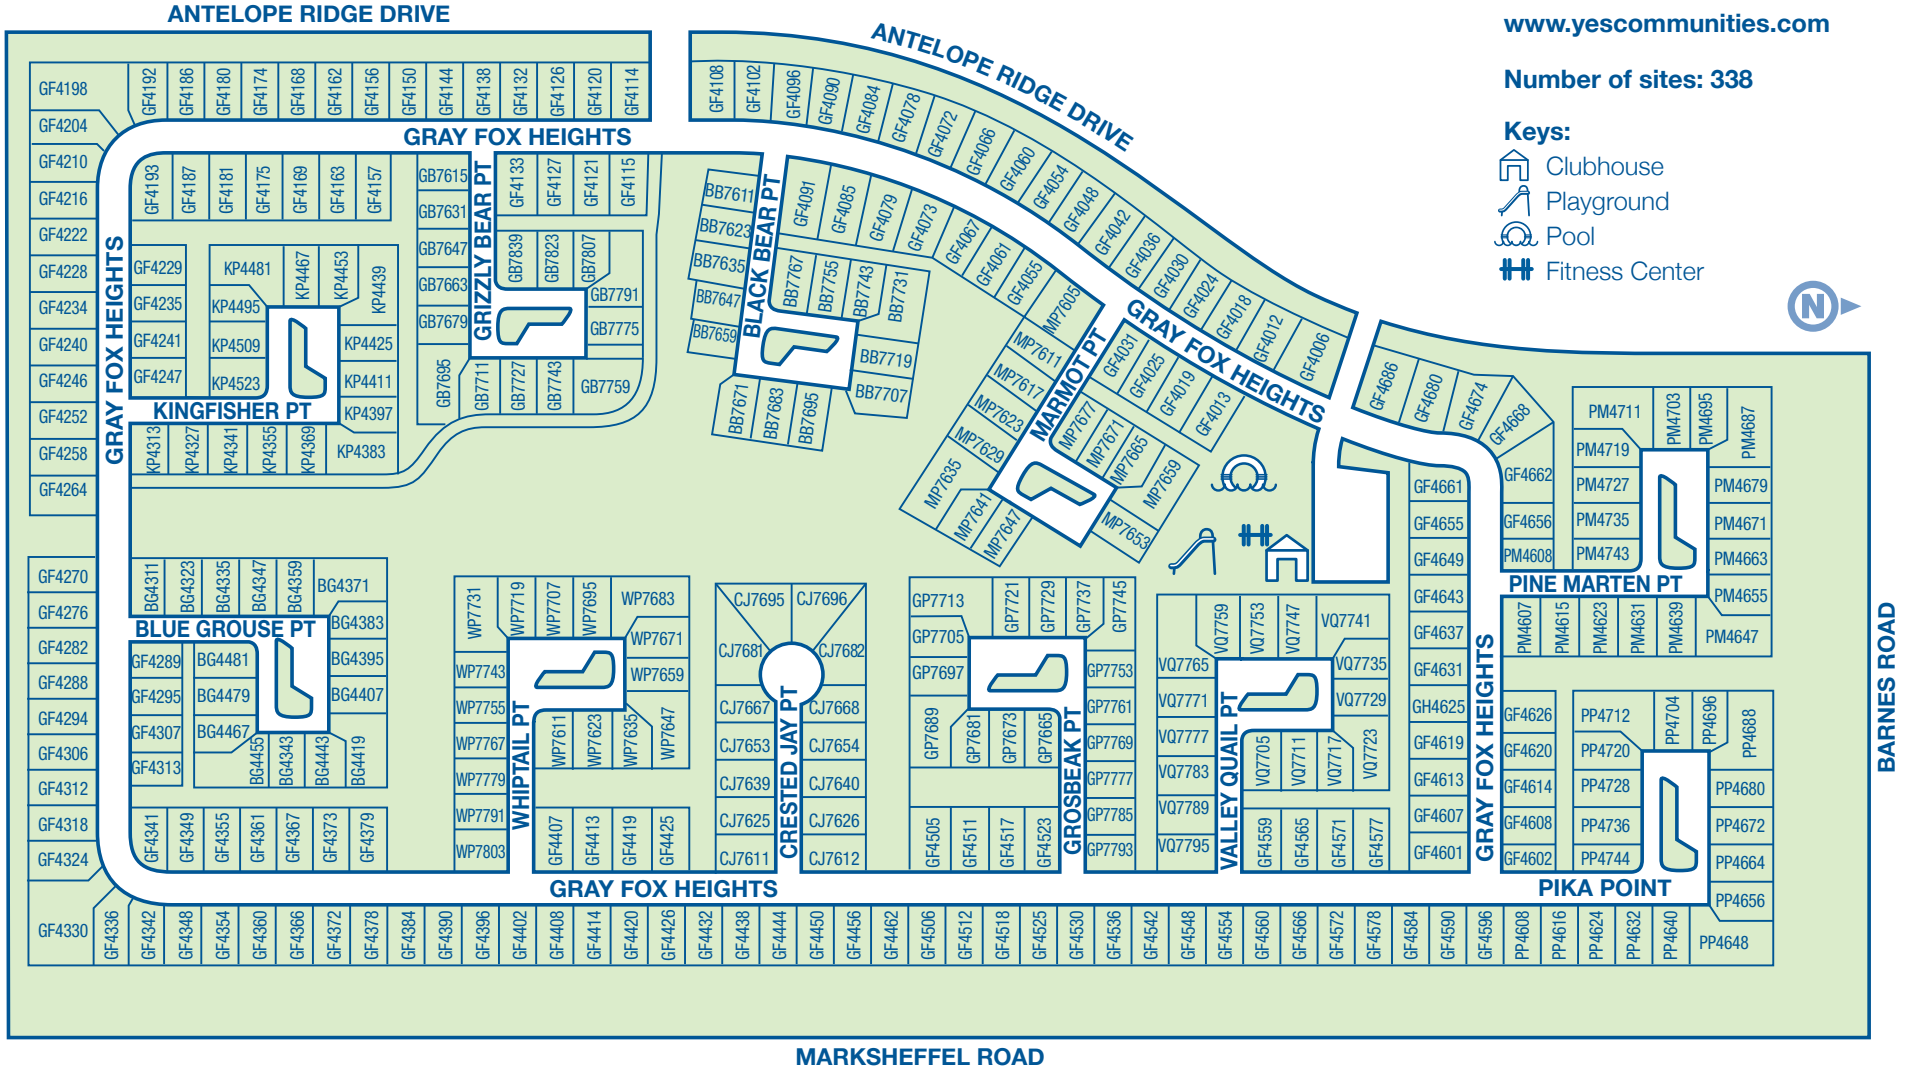

Antelope Ridge

4001 Gray Fox Heights
Colorado Springs, CO 80922

719.573.1200 ph

Visit us online at:
www.yescommunities.com

Number of sites: 338

Keys:

- Clubhouse
- Playground
- Pool
- Fitness Center

MARKSHEFFEL ROAD