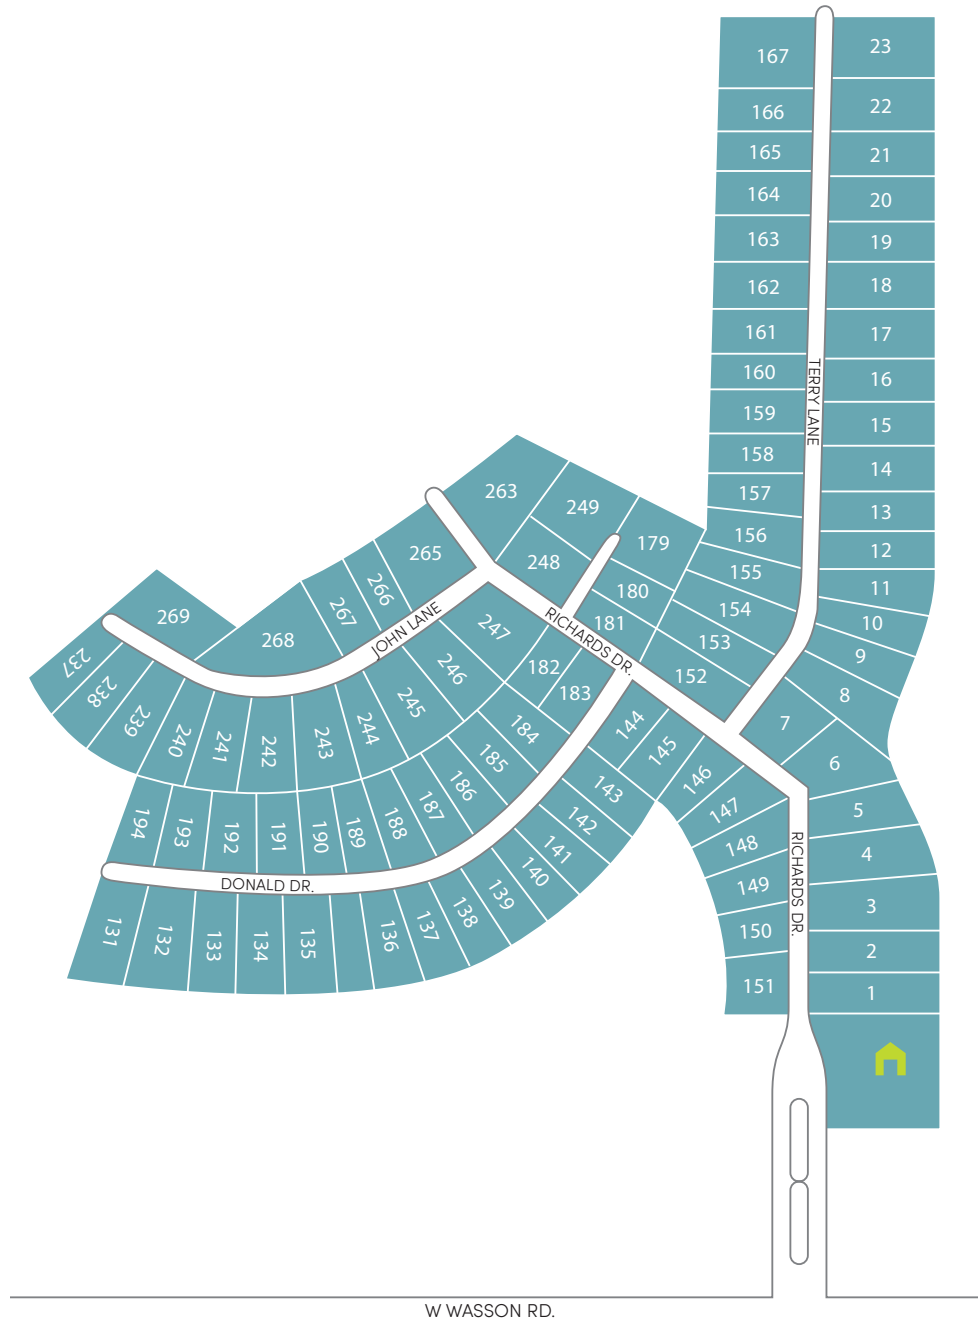

THE MEADOWS

16 W. Wasson
Amboy, IL 61310

T : (815) 857-3611

Visit us online at:
yescommunities.com

Number of sites: 95

W WASSON RD.