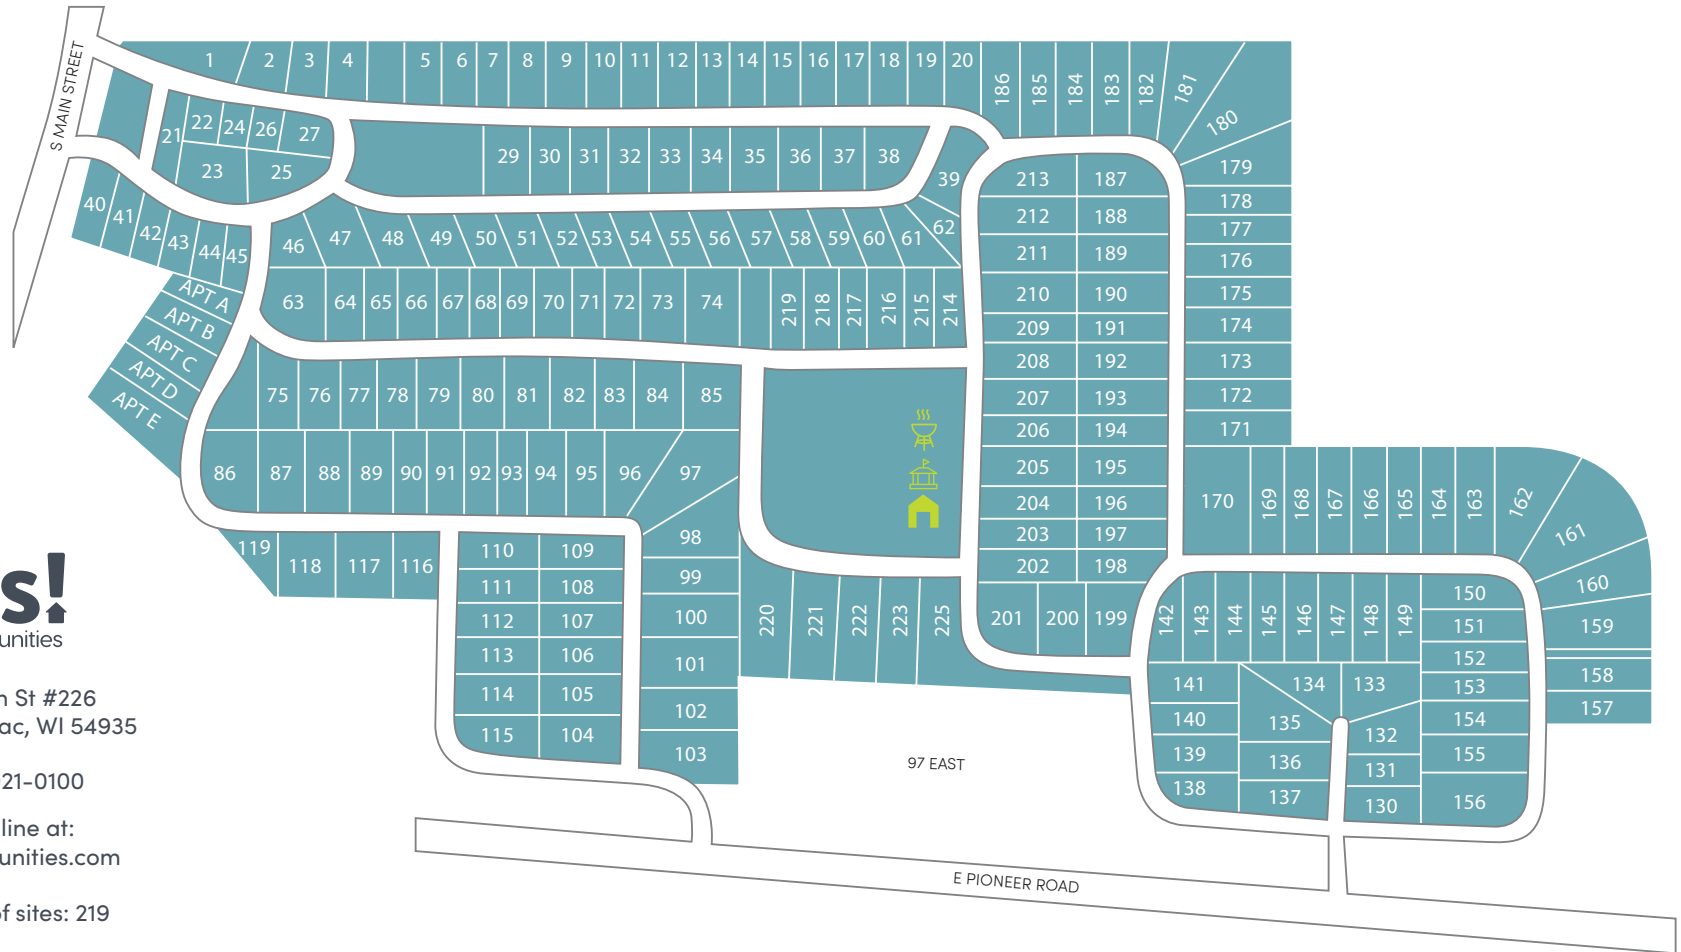

# THE ELMS

871 S Main St #226  
Fond du Lac, WI 54935

T : (920) 921-0100

Visit us online at:  
[yescommunities.com](http://yescommunities.com)

Number of sites: 219

Amenities:

-  Clubhouse
-  Picnic Area