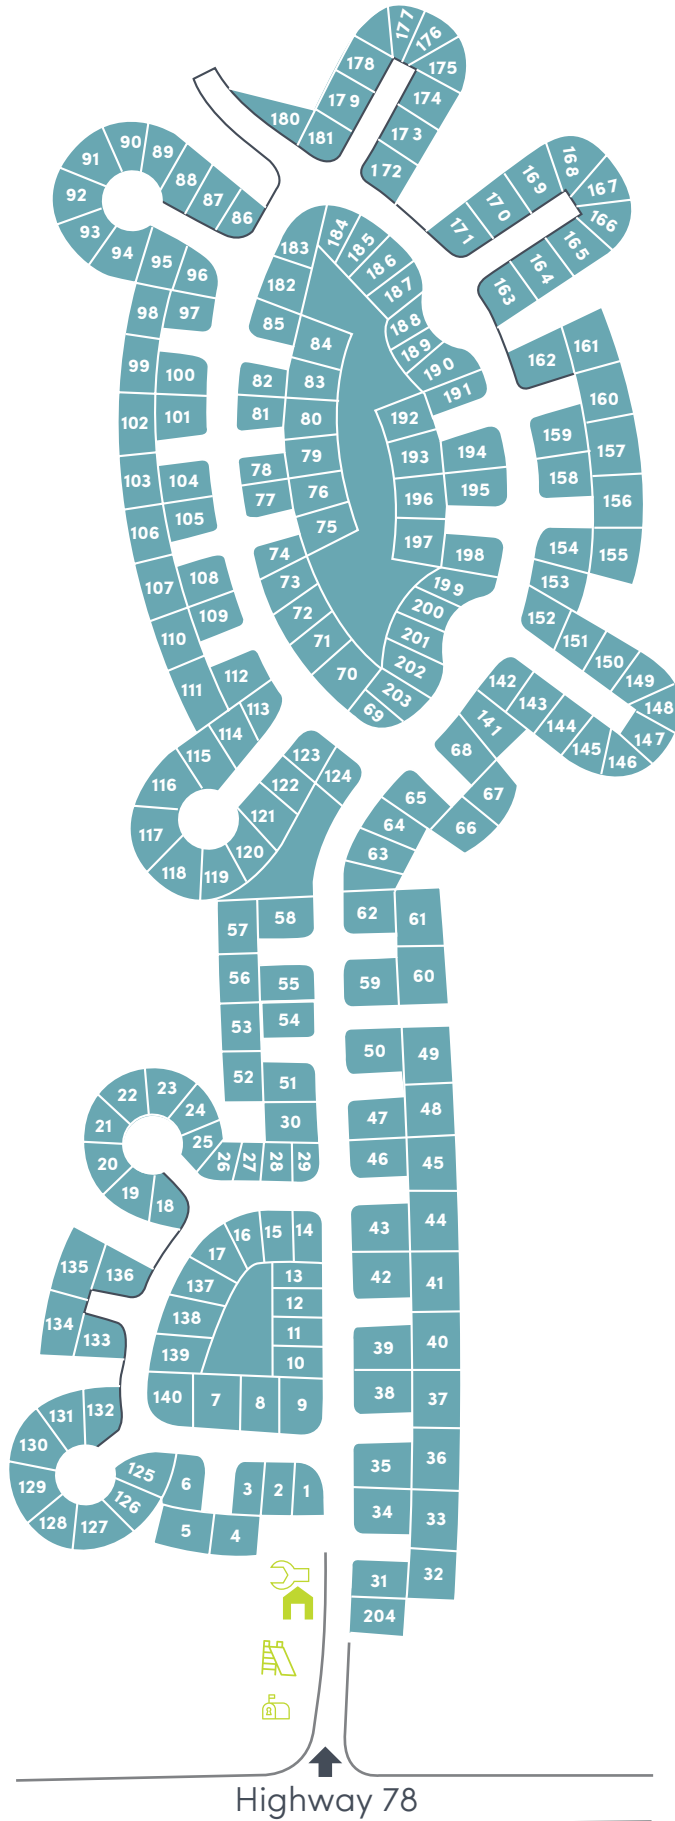

Sweetgrass Estates

yes!
communities

9919 Highway 78
Ladson, SC 29456

T : 843.873.6872

Visit us online at:
yescommunities.com

Number of sites: 168

Amenities:

-  Playground
-  Maintenance Shed
-  Office
-  Mailboxes