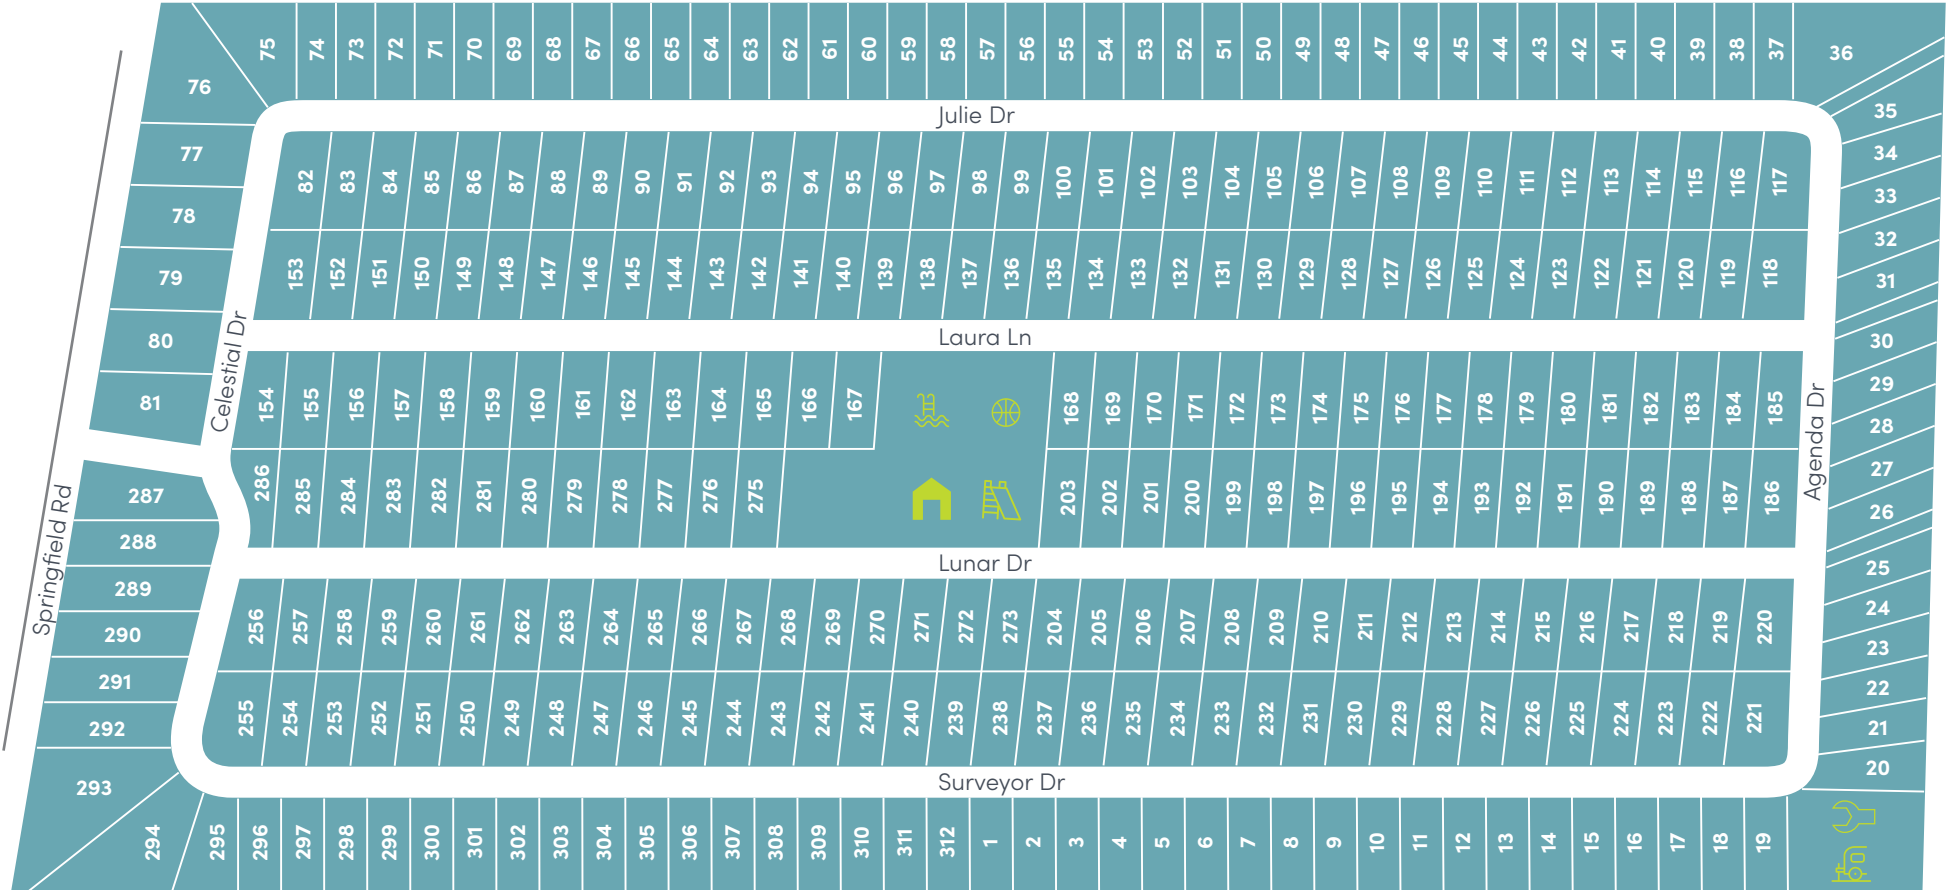

Springfield Meadows

4819 Lunar Road
Kirby, TX 78219

T : 210.661.3183

Visit us online at:
yescommunities.com

Number of sites: 311

Amenities:

- Swimming Pool
- Clubhouse
- Playground
- Basketball Court
- Maintenance
- RV Storage