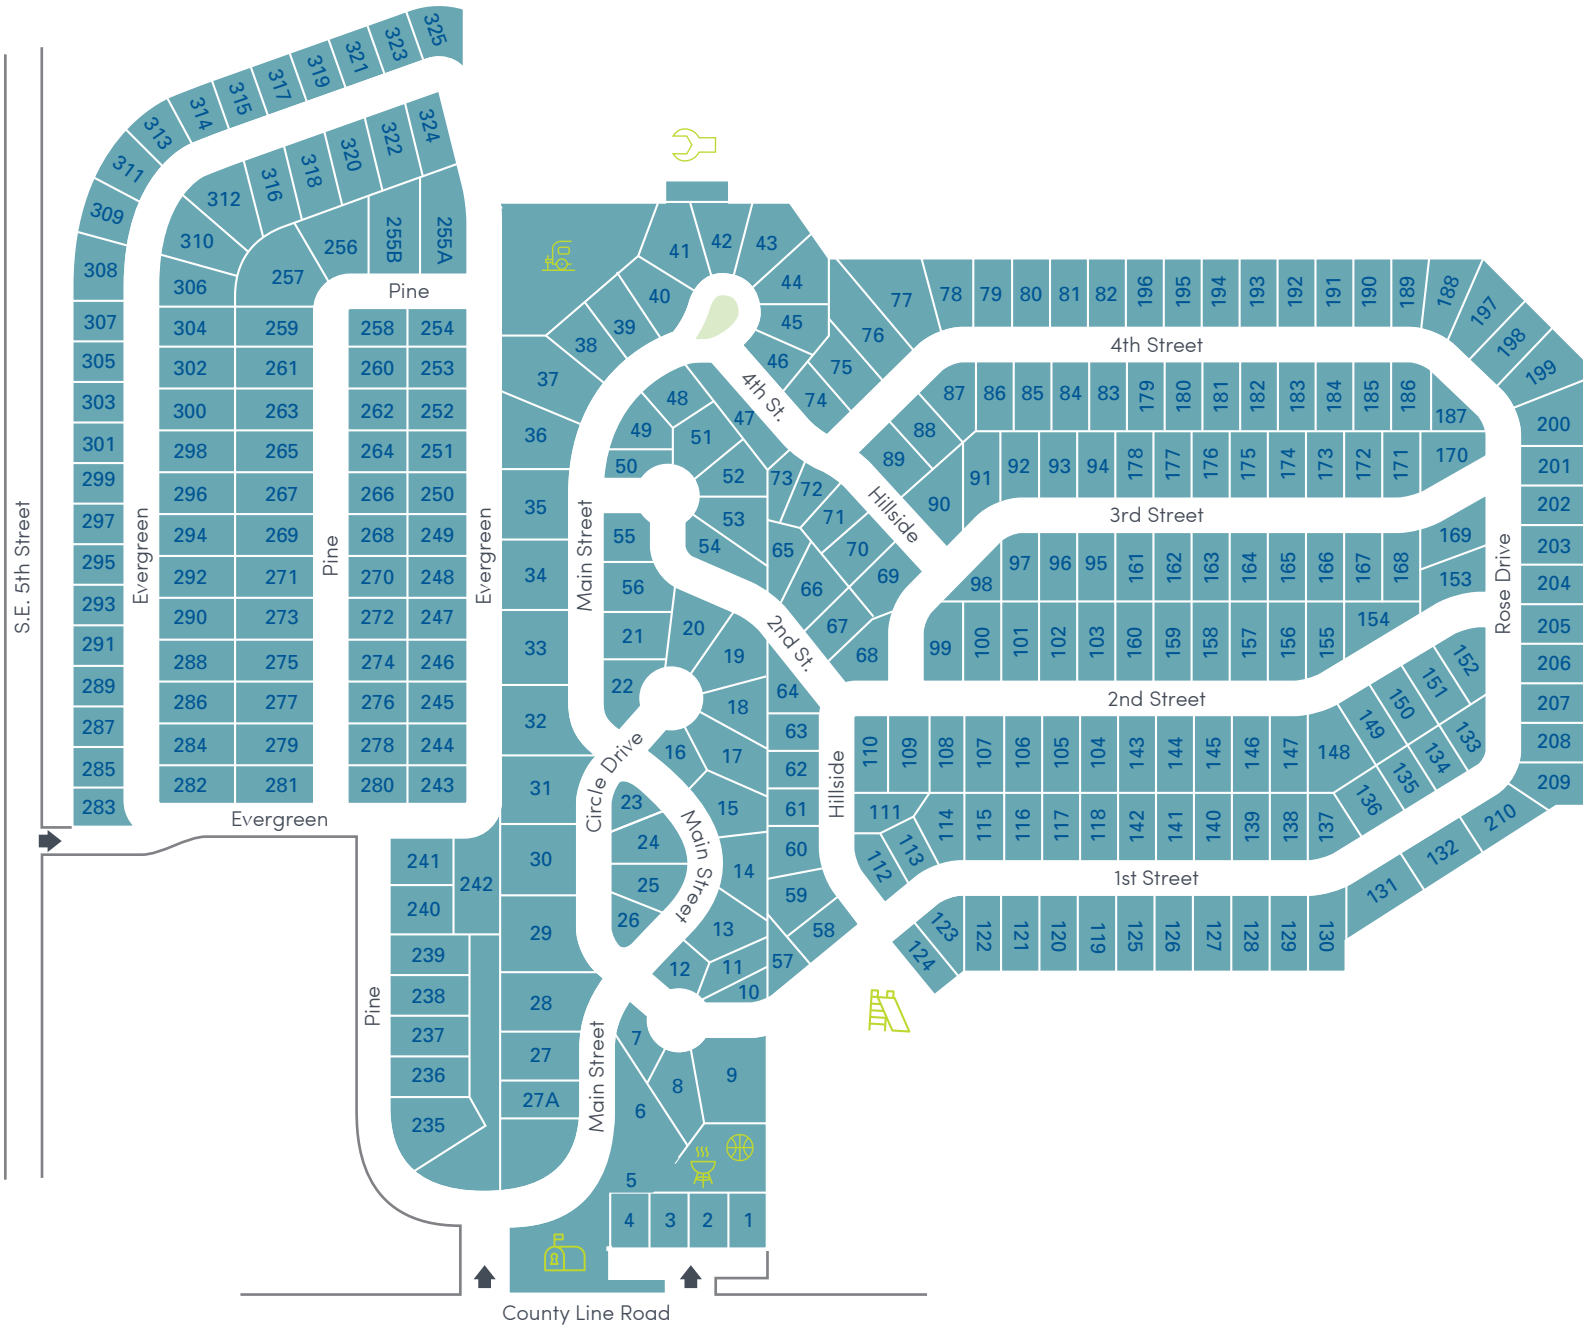

Southridge Estates

yes!
communities

802 E. County Line Rd.
Des Moines, IA 50320

T : 515.287.7833

Visit us online at:
yescommunities.com

Number of sites: 254

- Amenities:
-  Playground
 -  Basketball Court
 -  Picnic Areas
 -  RV Storage
 -  Maintenance