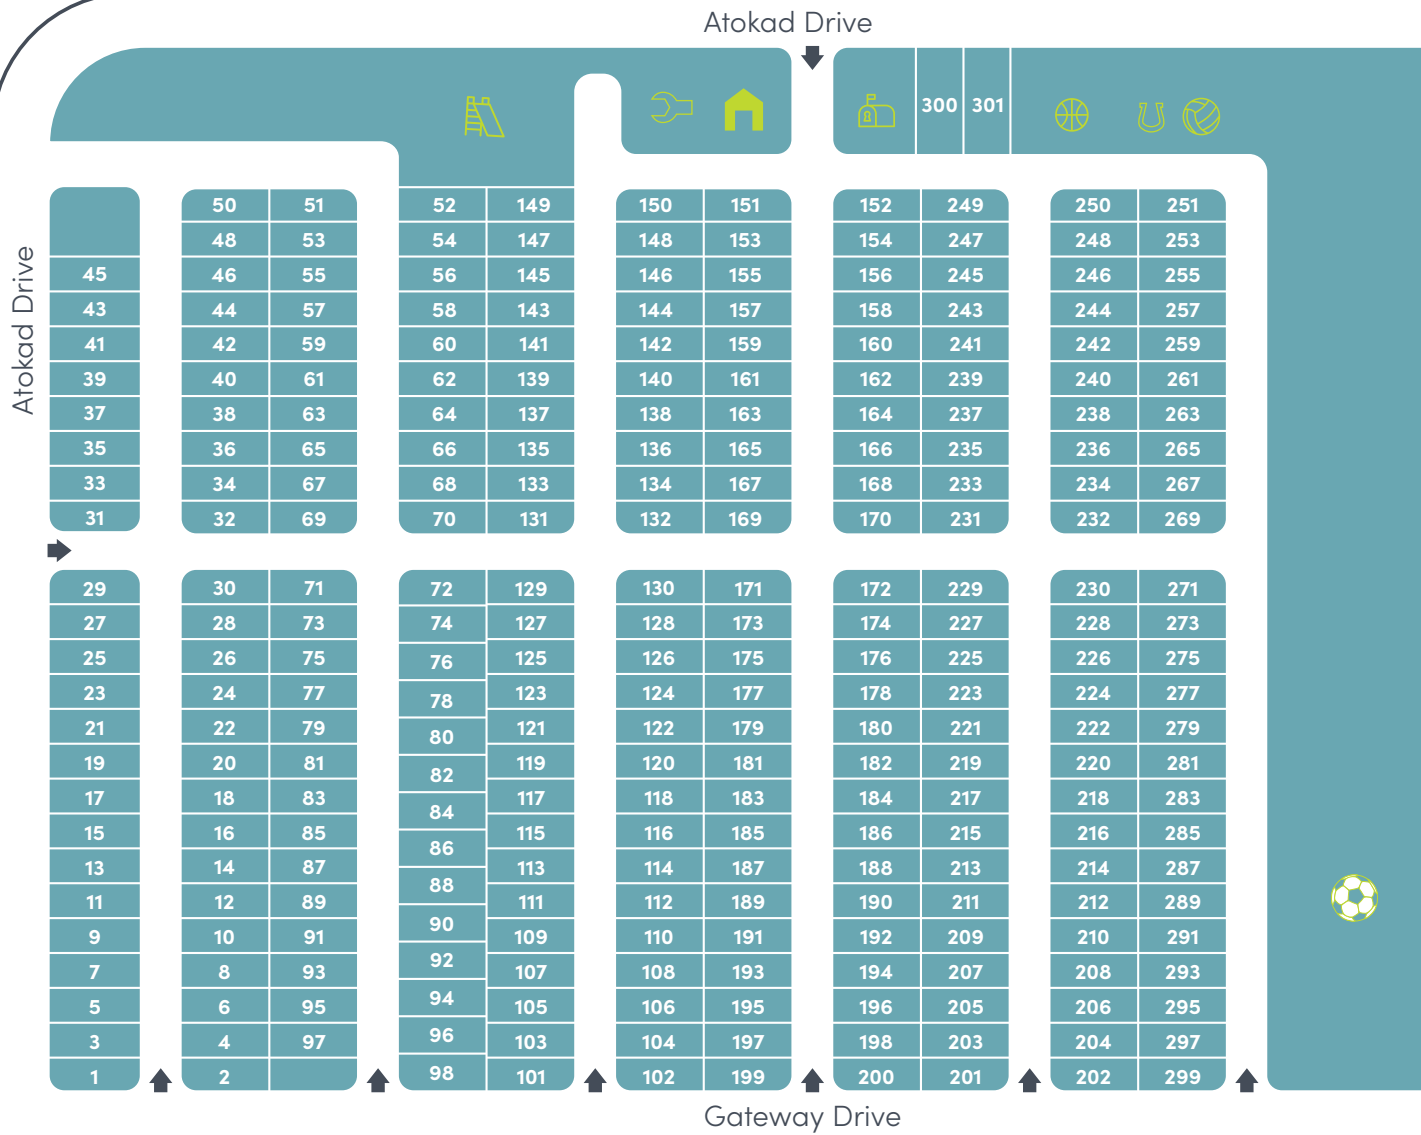

Siouxland Estates

yes!
communities

1520 Atokad Drive, RR 1
S. Sioux City, NE 68776

T : 402.494.3434

Visit us online at:
yescommunities.com

Number of sites: 273

- Amenities:
-  Playground
 -  Volleyball Court
 -  Basketball Court
 -  Soccer Field
 -  Horse Shoe Pits
 -  Maintenance
 -  RV Storage