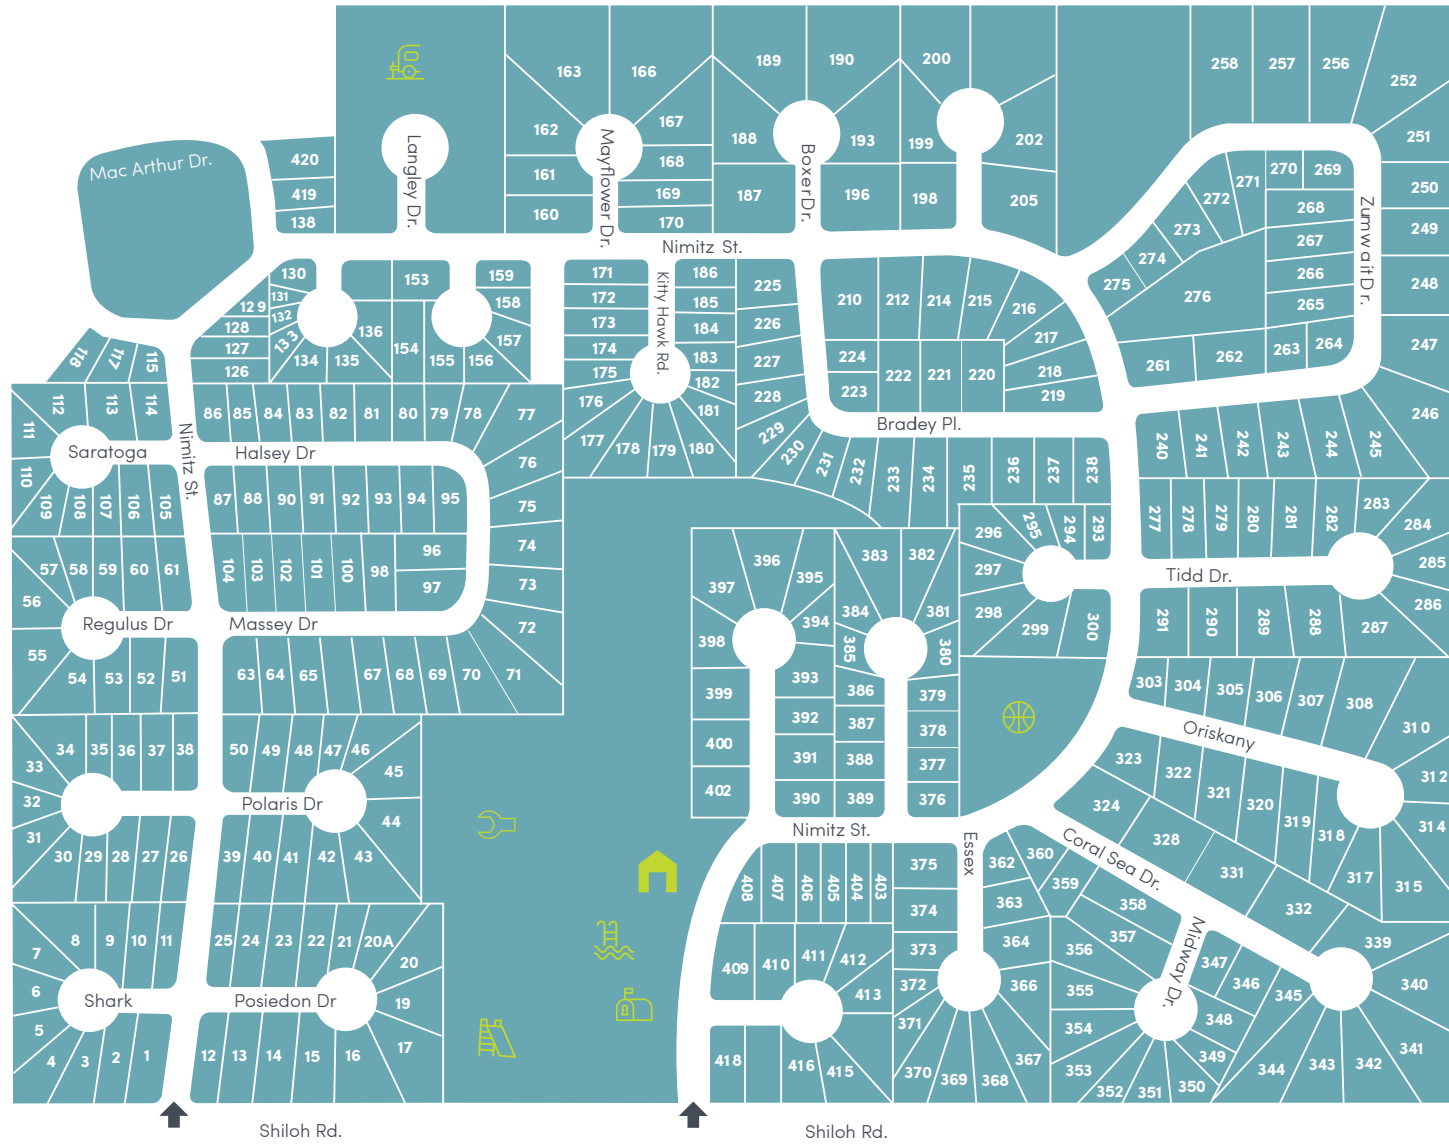

Shiloh Pines

2525 Shiloh Road
Tyler, TX 75703

T : 903.561.3621

Visit us online at:
yescommunities.com

Number of sites: 348

Amenities:

- Swimming Pool
- Playground
- Basketball Court
- Maintenance
- RV Storage