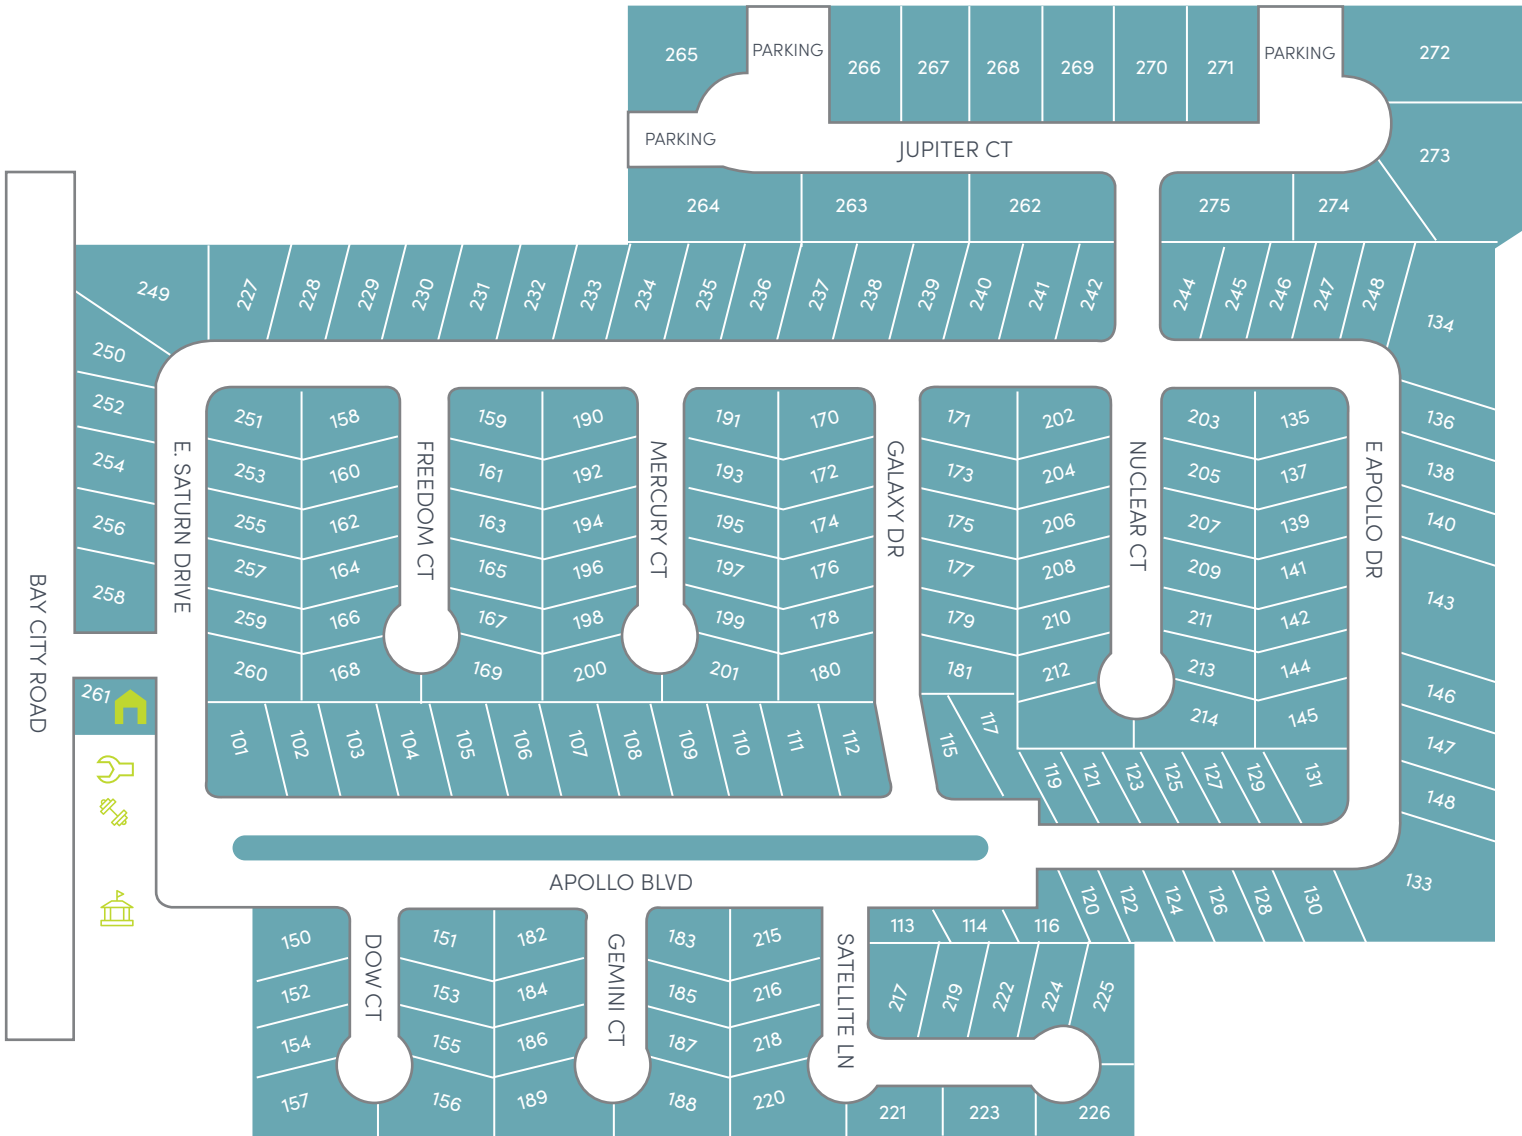

Science City

3823 Bay City Road
Midland, MI 48642

T : 989.496.3040

Visit us online at:
yescommunities.com

Number of sites: 171

- Amenities:
-  Clubhouse
 -  Fitness Center
 -  Maintenance

-  261
- 
- 
- 