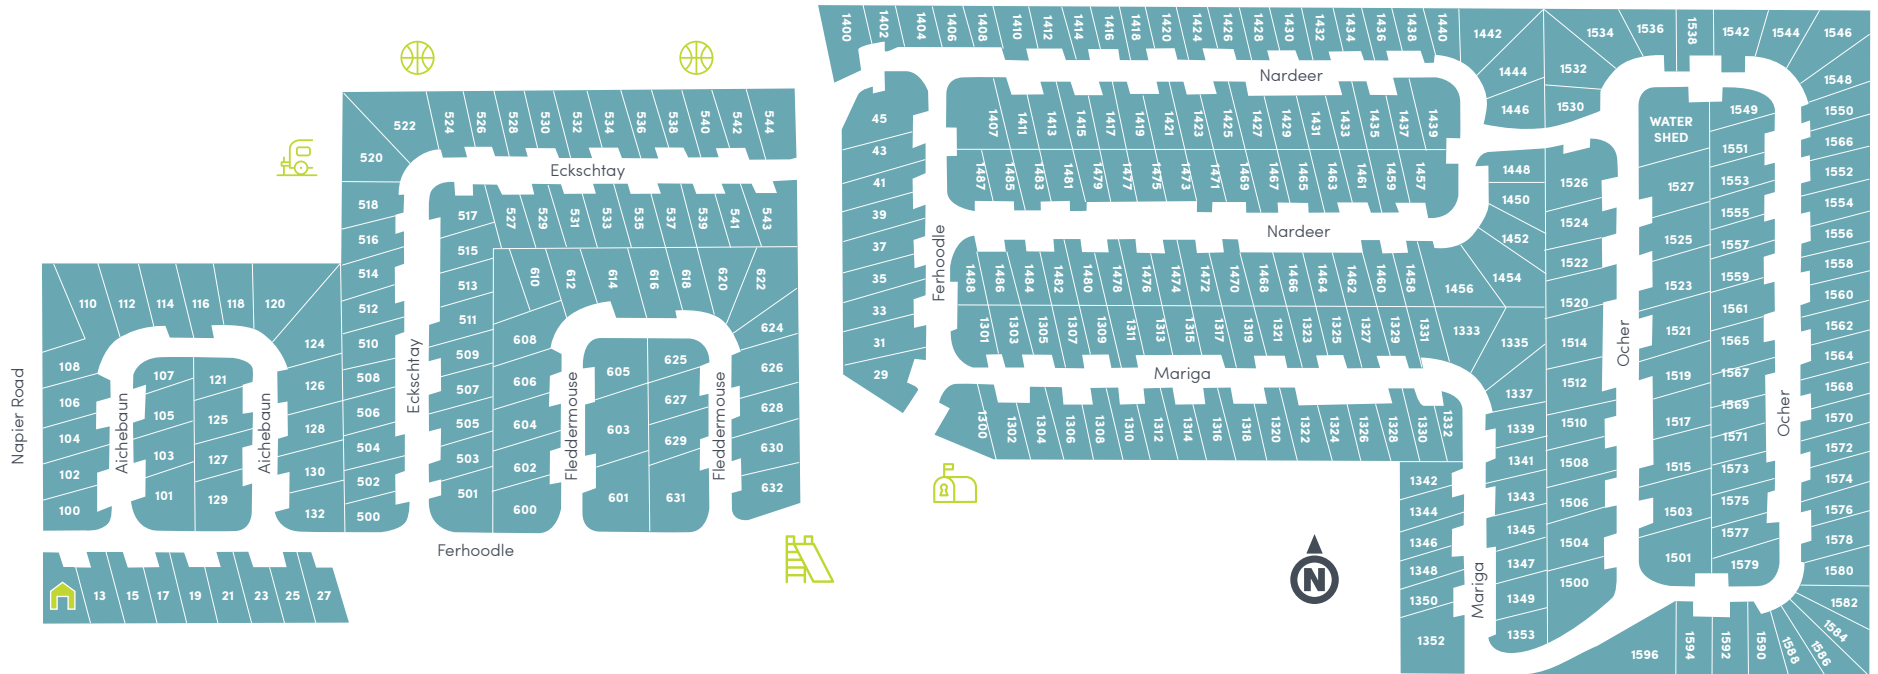

Old Dutch Farms

yes!
communities

27000 Napier Rd.
Novi, MI 48374

T : 248.349.3949

Visit us online at:
yescommunities.com

Number of sites: 299

Amenities:

-  Clubhouse
-  Playground
-  Basketball
-  RV Storage
-  Landscaped Areas