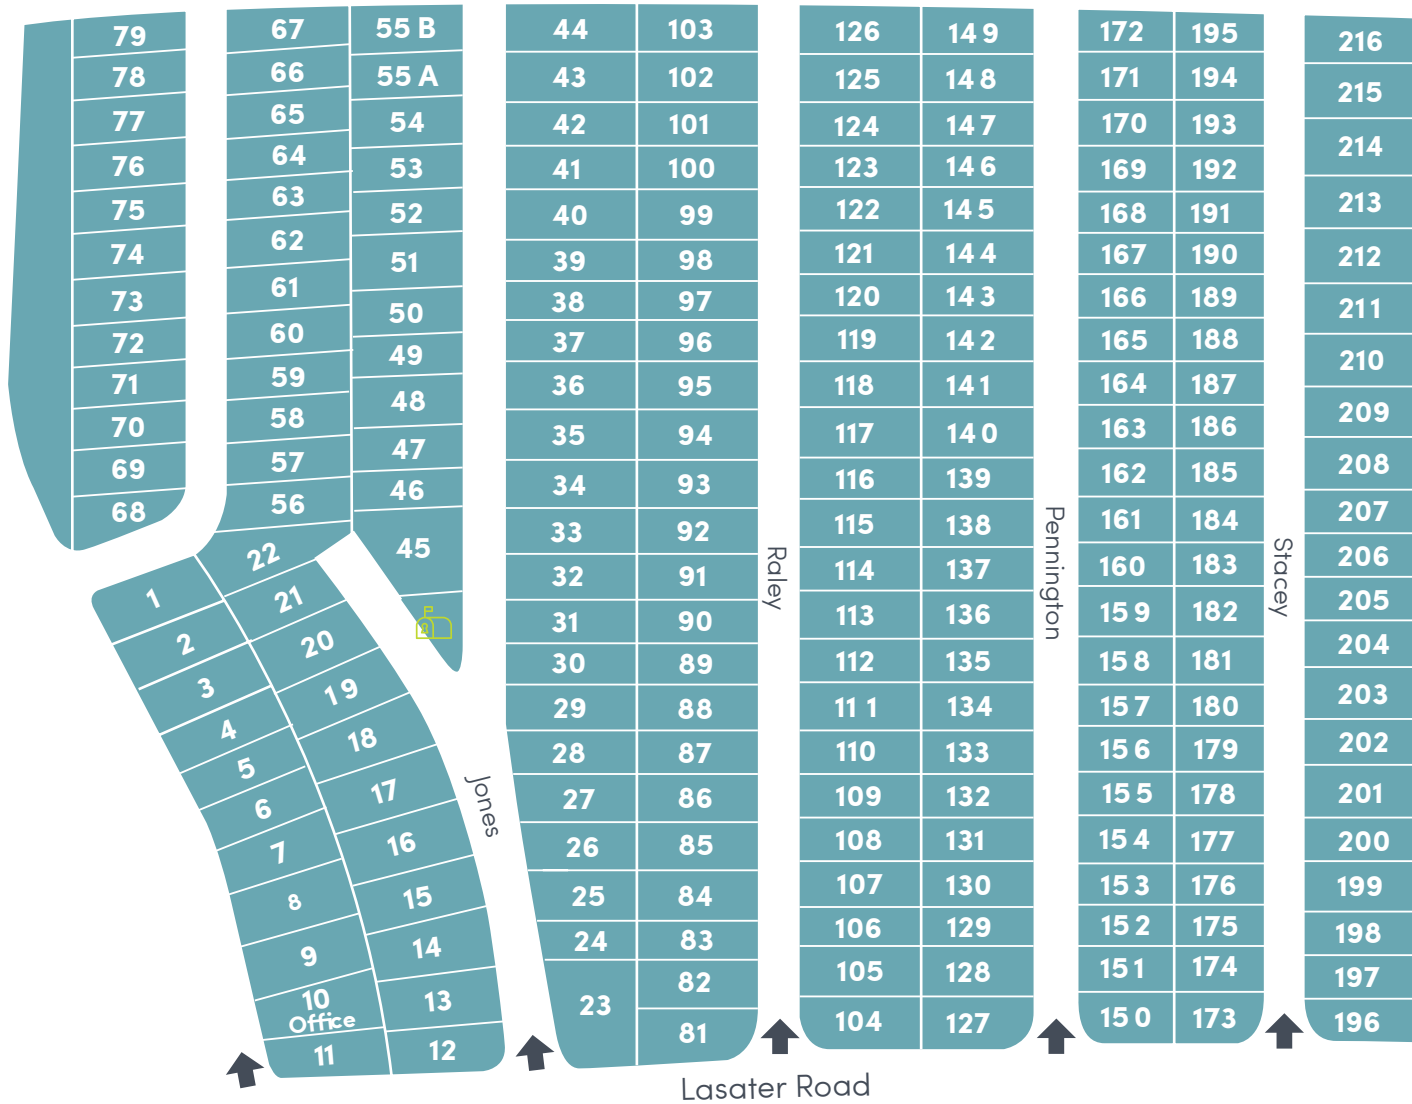

Mesquite Meadows

14647 Lasater Road
Dallas, TX 75253

T : 972.222.2624

Visit us online at:
yescommunities.com

Number of sites: 205