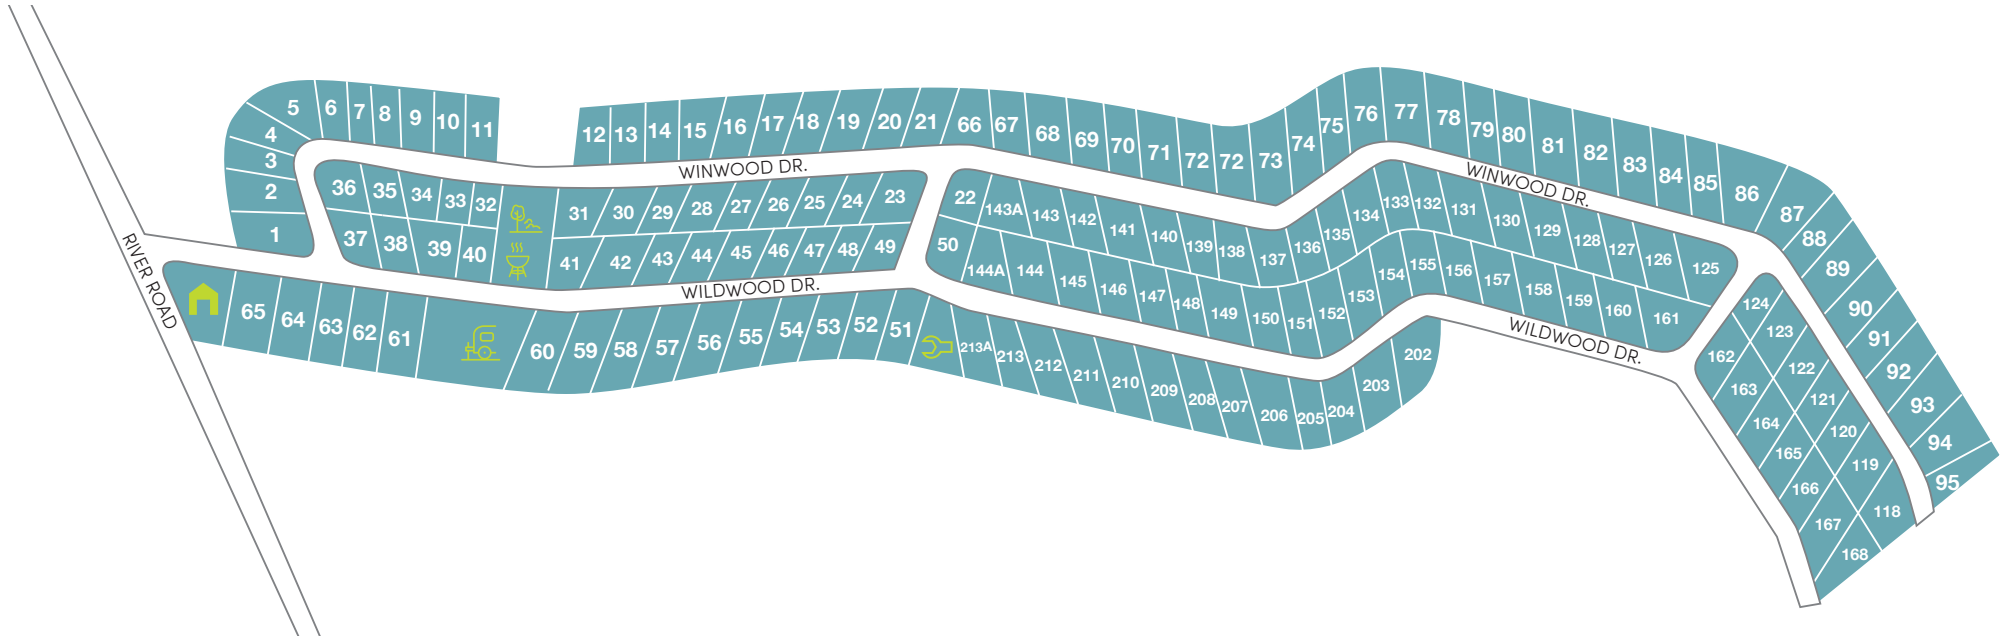

# MEADOW STREAMS

**yes!**  
communities

3101 River Rd.  
Sodus, MI 49126

T : (269) 925-7560

Visit us online at:  
[yescommunities.com](http://yescommunities.com)

Number of sites: 161

Amenities:

-  R.V. Storage
-  Picnic Area
-  Grassy Rec. Area
-  Maintenance