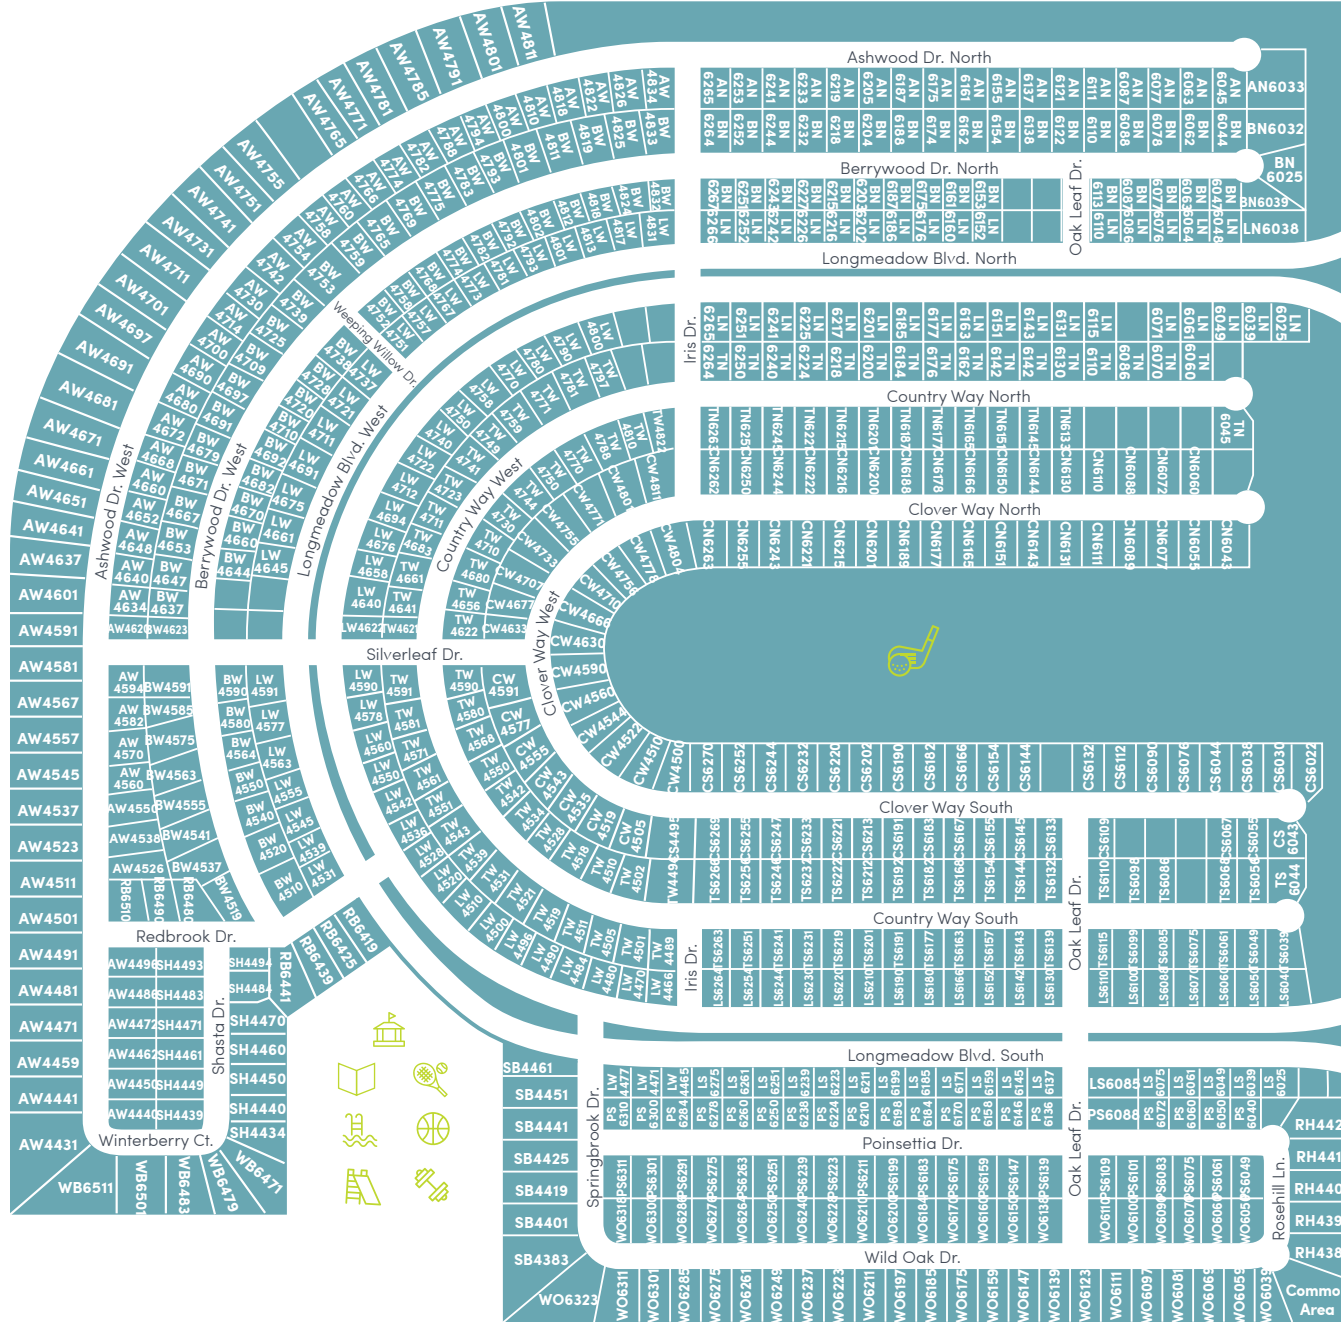

Lawndale Estates

Lawndale Rd.

4509 Longmeadow Blvd. West
Saginaw, MI 48603

T : 989.799.9680

Visit us online at:
yescommunities.com

Number of sites: 672

Amenities:

- Gated
- Clubhouse
- 4-hole Golf Course
- Tennis Courts
- Indoor Pool
- Fitness Center
- Resident Library
- Basketball Court
- Playground