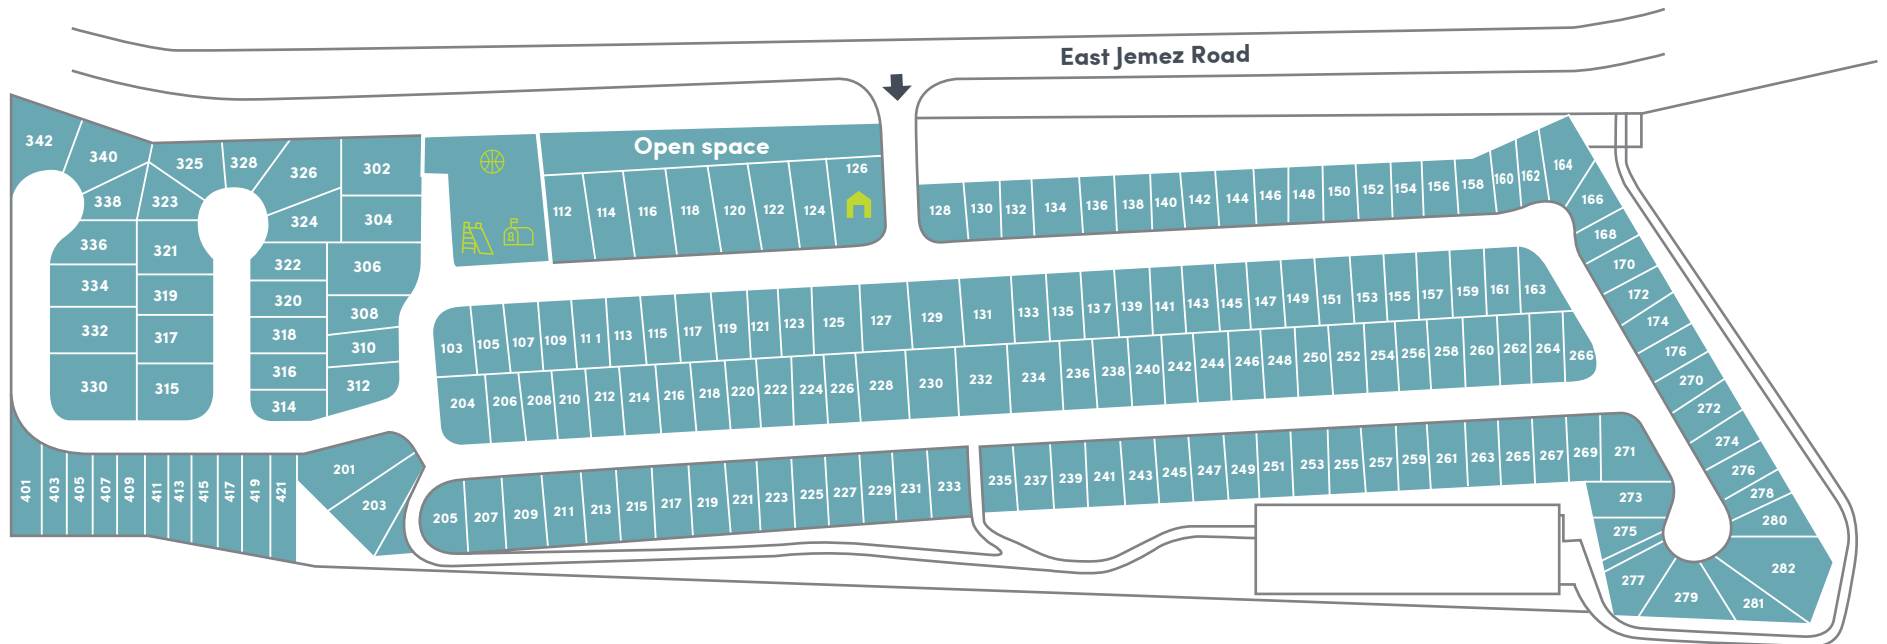

Elk Ridge

2025 East Jemez Road
Los Alamos, NM 87544

T : 505.662.5353

Visit us online at:
yescommunities.com

Number of sites: 299

- Amenities:
-  Playground
 -  Basketball Court