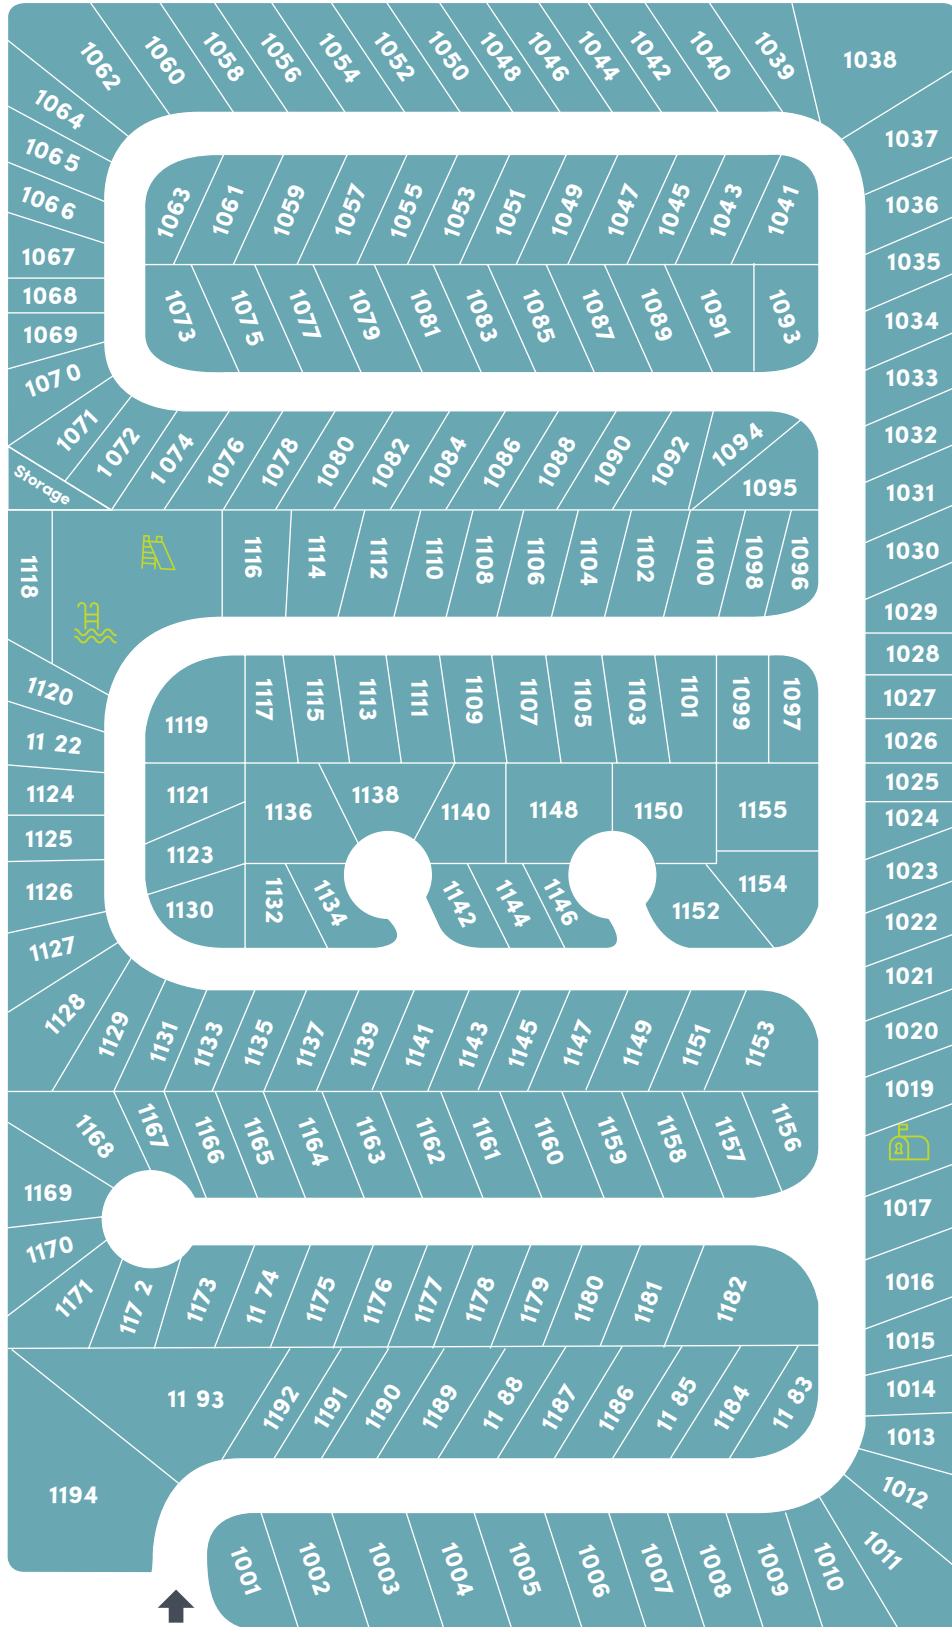

Eagle Ridge

Holfords Prairie Rd.

yes!
communities

617 Holfords Prairie
Lewisville, TX 75056

T : 972.492.8528

Visit us online at:
yescommunities.com

Number of sites: 188

Amenities:
 Swimming Pool
 Playground