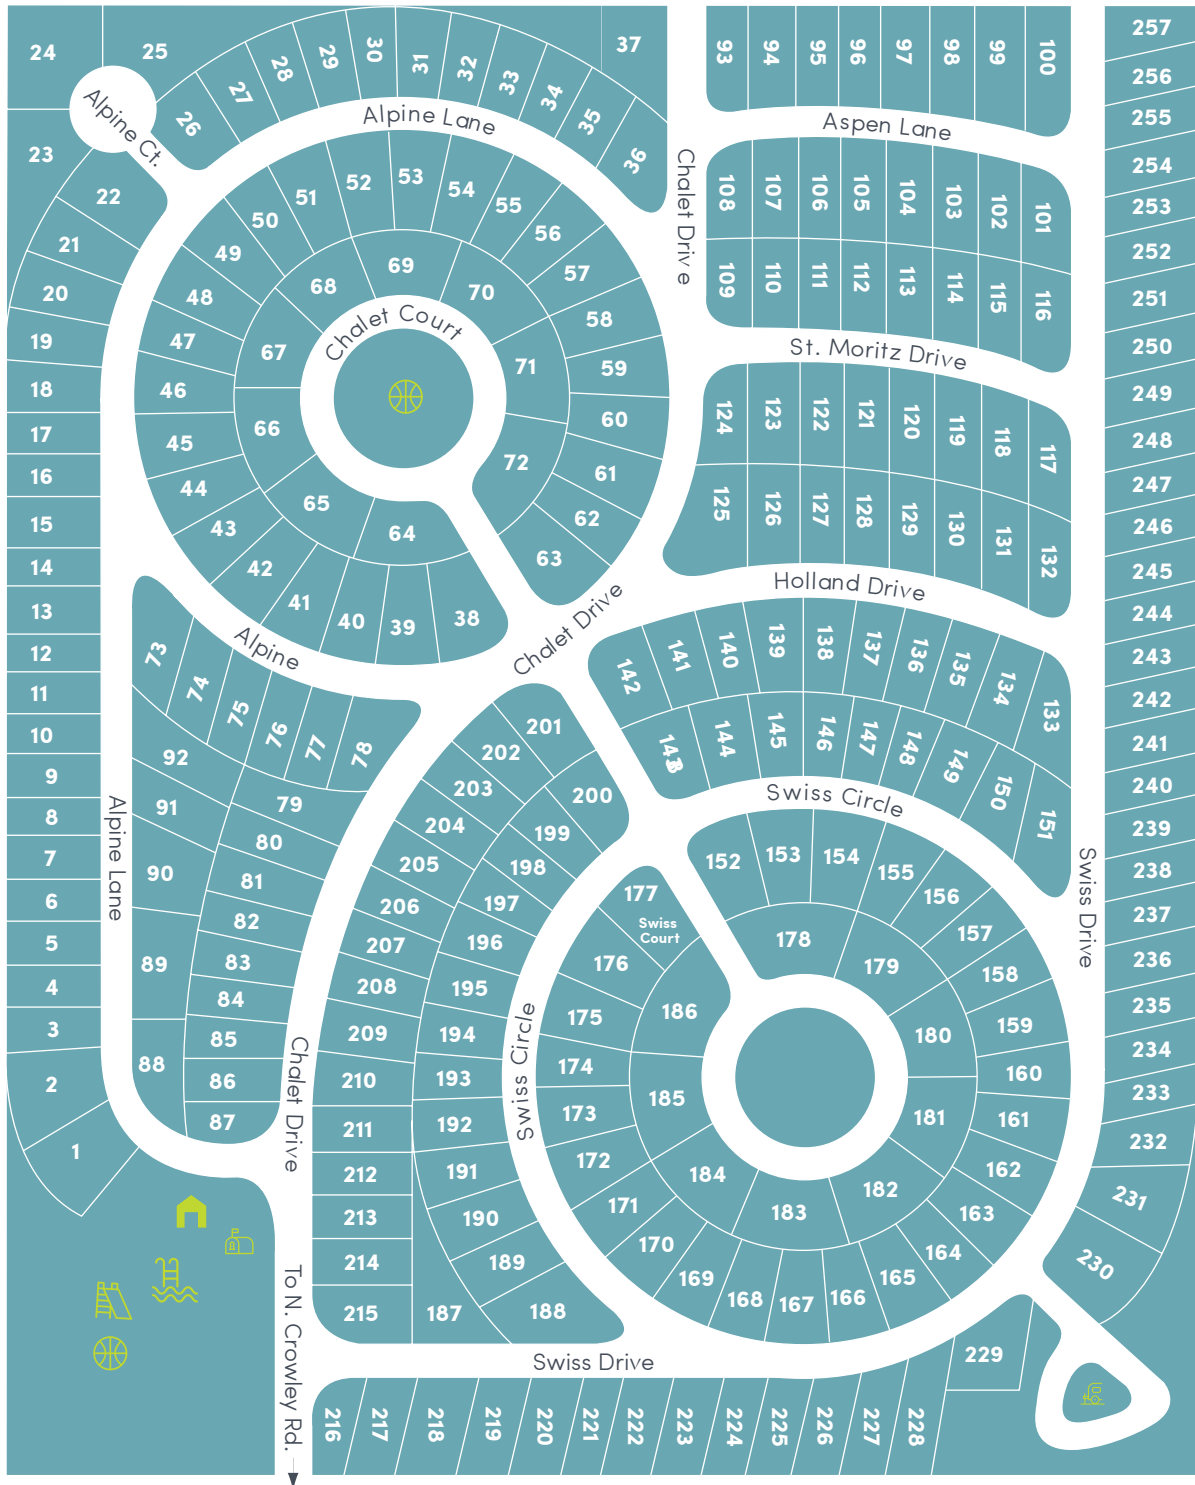

# Chalet City Estates

301 Alpine Lane  
Crowley, TX 76036

T : 817.297.1781

Visit us online at:  
[yescommunities.com](http://yescommunities.com)

Number of sites: 257

Amenities:

- Swimming Pool
- Clubhouse
- Playground
- Basketball
- RV Storage