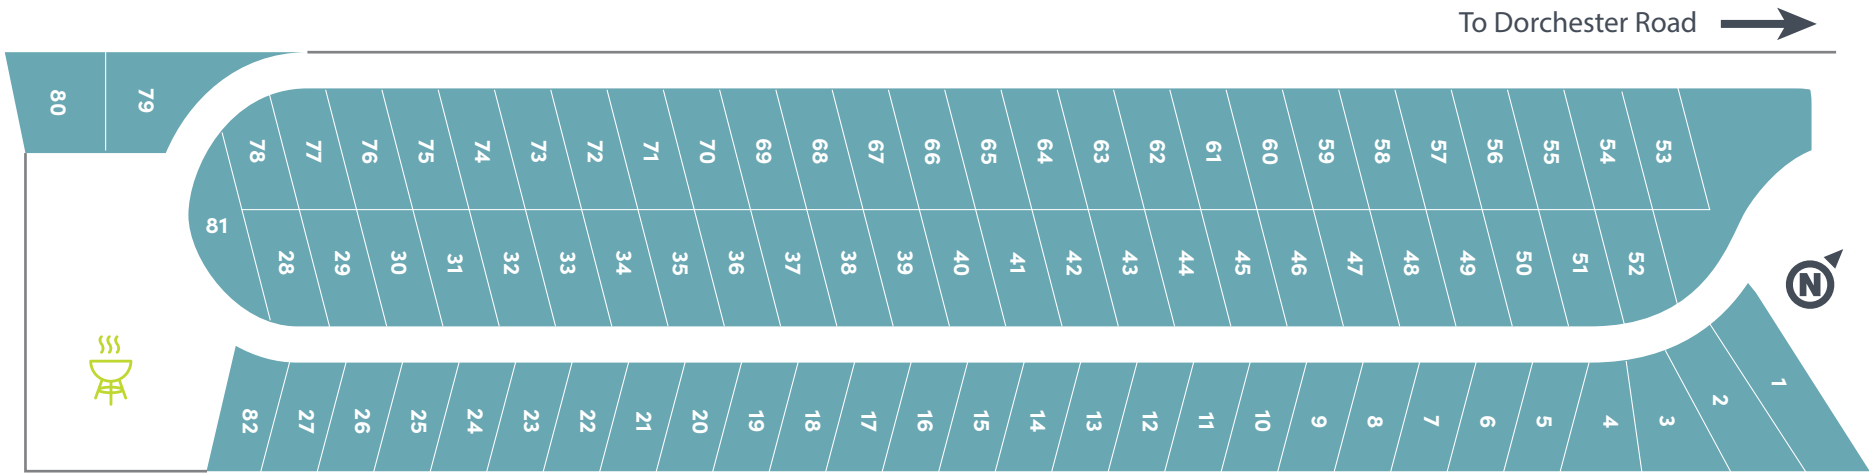

Ashley Arbor I

5299 Dorchester Road
North Charleston, SC 29418

T : 843.797.7139

Visit us online at:
yescommunities.com

Number of sites: 82

Amenities:
Picnic Areas